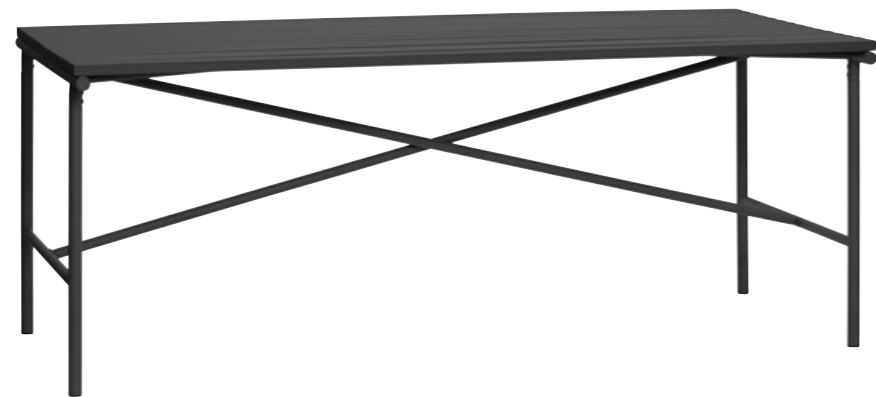

BLACK METAL CHAIR
991217/2 pcs
53x59xh82cm
11D8790022
11E1300022
11N13490022
11S13490022

BLACK METAL TABLE
991218/1 pcs
191x92xh75cm
11D29990022
11E4450022
11N45990022
11S45990022