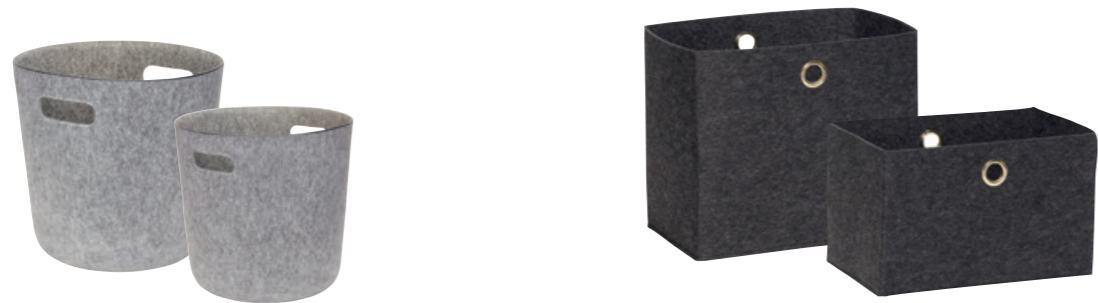

GREY FELT BASKET
680902/3 set, s/2
ø28xh28, ø32xh31cm
11D1890022
11E280022
11N2890022
11S2890022

GREY FELT BASKET
680602/6 set, s/2
40x25xh35, 40x25xh25cm
11D1090022
11E160022
11N1690022
11S1690022