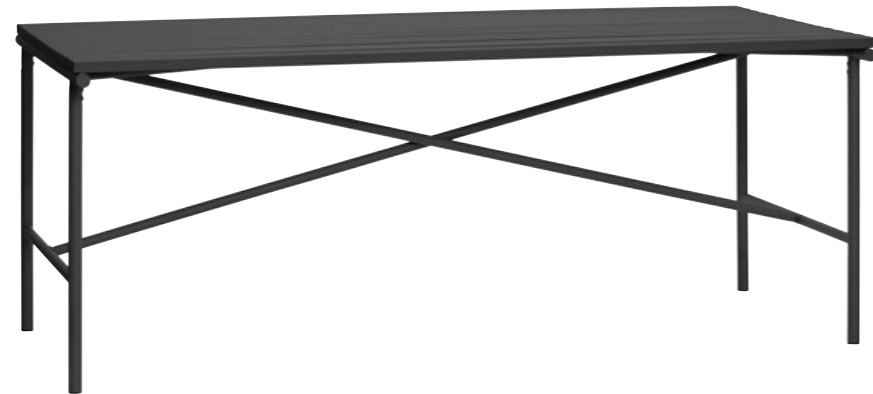

# *OUTDOOR FURNITURE*

Benches, lounge chairs & tables

**BLACK METAL BENCH**  
 991216/2 pcs  
 133x59xh82cm  
 11D19590022  
 11E2900022  
 11N29990022  
 11S29990022

**BLACK METAL CHAIR**  
 991217/2 pcs  
 53x59xh82cm  
 11D8790022  
 11E1300022  
 11N13490022  
 11S13490022