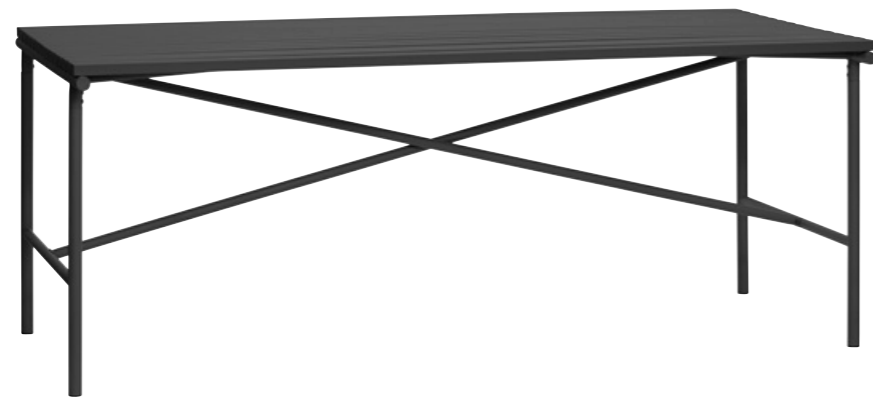

OUTDOOR FURNITURE

Benches, lounge chairs & tables

BLACK METAL BENCH
991216/2 pcs
133x59xh82cm
11D19590022
11E2900022
11N29990022
11S29990022

BLACK METAL CHAIR
991217/2 pcs
53x59xh82cm
11D8790022
11E1300022
11N13490022
11S13490022