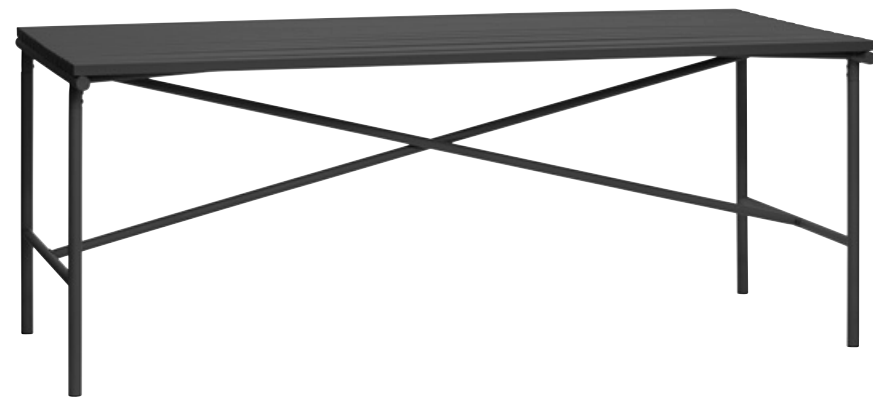

OUTDOOR FURNITURE

Benches, lounge chairs & tables

BLACK METAL BENCH
 991216/2 pcs
 133x59xh82cm
 11D19590022
 11E2900022
 11N29990022
 11S29990022

BLACK METAL CHAIR
 991217/2 pcs
 53x59xh82cm
 11D8790022
 11E1300022
 11N13490022
 11S13490022