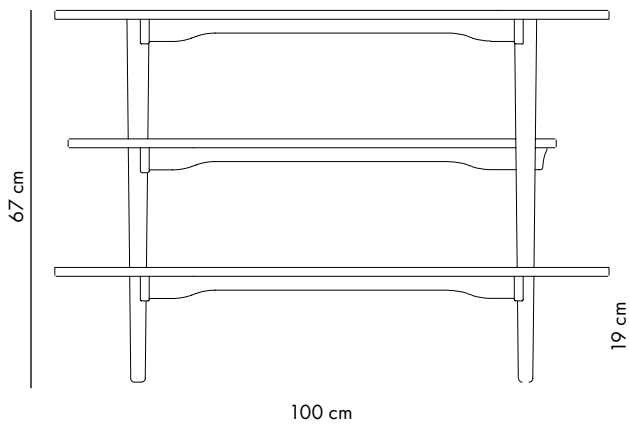

Audacious

Designed by Jonas Søndergaard in Copenhagen, Denmark

Dimensions

H: 67 x W: 100 x D: 50 cm

Materials

Solid oak, plywood (vener), polyester (solid beech)

Weight incl. packaging

Box 1: 19.5 kg

Box 2: 3.5 kg

Packaging

Box 1: L: 95 x W: 30 x H: 13 cm

Box 2: L: 55 x W: 52 x H: 28 cm

Media Kit

Photos, 3D models, 2D drawings

Download at umage.com

Assembly time

45 min

Download the UIMAGE App

It helps you choose the perfect furniture

Ordering information

#5600 + 5600 -1

#5600 + 5600 -2

#5600 + 5600 -3

#5600 + 5600 -4

#5600 + 5600 -5

#5800 + 5800-1

#5800 + 5800-2

#5800 + 5800-3

#5800 + 5800-4

#5800 + 5800-5

Colour variations

Wood

Fabrics