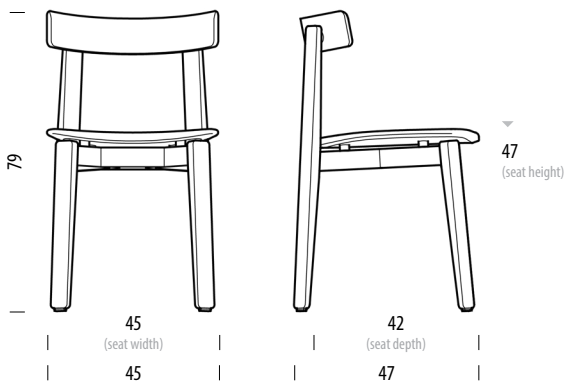

#### Dimensions (tolerances)

The dimensions shown are indicative, they may vary due to the natural properties of wood, season, or manufacturing processes. Deviations from the specified size may occur, usually no more than 1 cm.

## Basic info

<b>Design</b>	Mustafa Čohadžić
<b>Product size</b>	W: 45, D: 47, H: 79
<b>Packaging</b>	W: 51,5, D: 66,5, H: 103
<b>Volume</b>	0,35 m <sup>3</sup>
<b>Net weight</b>	5,9 kg
<b>Gross weight</b>	14,2 kg (2 pcs per packaging)