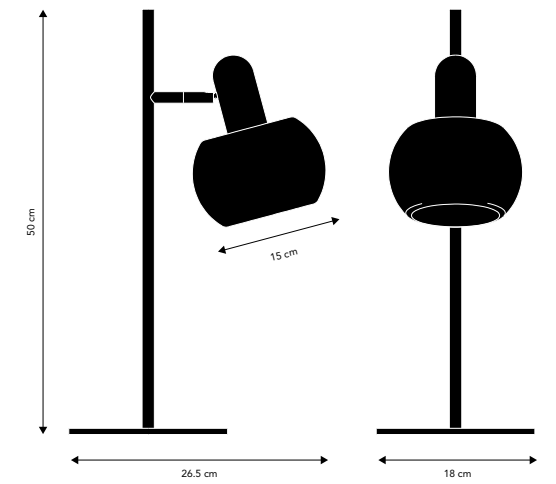

Matt black: art.no. 118460