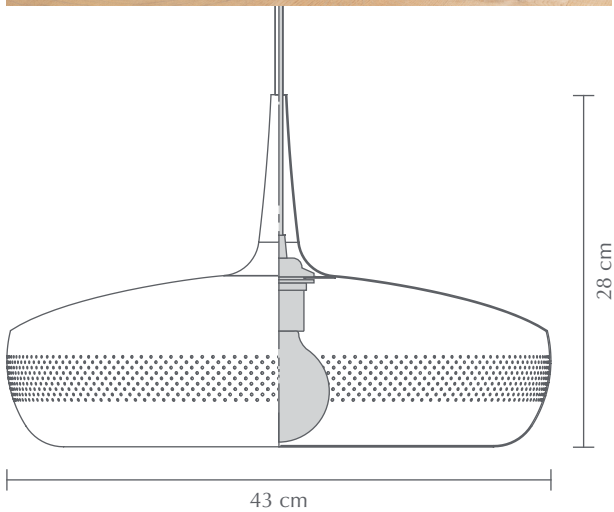

CLAVA DINE

Designed by Soren Ravn Christensen

Pendant
Compatible with E27

DIMENSIONS

Ø: 43 cm
H: 28 cm

MATERIAL

Aluminium

WEIGHT INCL. PACKAGING

2,3 kg

LIGHT SOURCE

E27 - max 15W LED (not included)

PACKAGING

Gift box dimensions (W×H×D): 45,7 x 45,7 x 14,7 cm

ASSEMBLY TIME

5 min - video guide at umage.com

MEDIA KIT