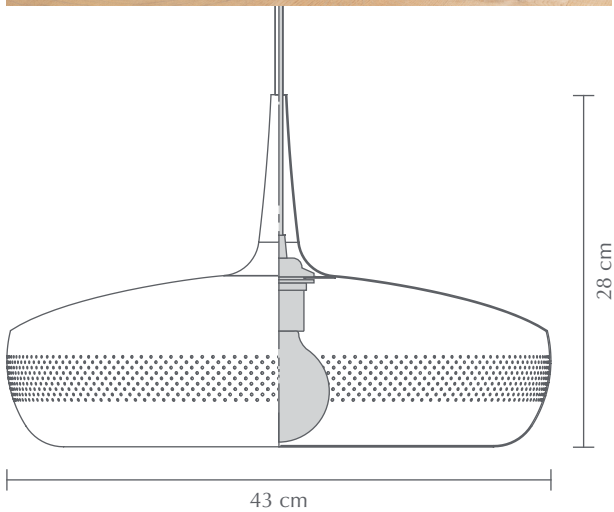

CLAVA DINE

Designed by Soren Ravn Christensen

Pendant
Compatible with E27

DIMENSIONS

Ø: 43 cm
H: 28 cm

MATERIAL
Aluminium

WEIGHT INCL. PACKAGING

2,3 kg

LIGHT SOURCE

E27 - max 15W LED (not included)

PACKAGING

Gift box dimensions (W×H×D): 45,7 x 45,7 x 14,7 cm

ASSEMBLY TIME

5 min - video guide at umage.com

MEDIA KIT

Photos, 3D models, 2D drawings
Download at umagepress.com