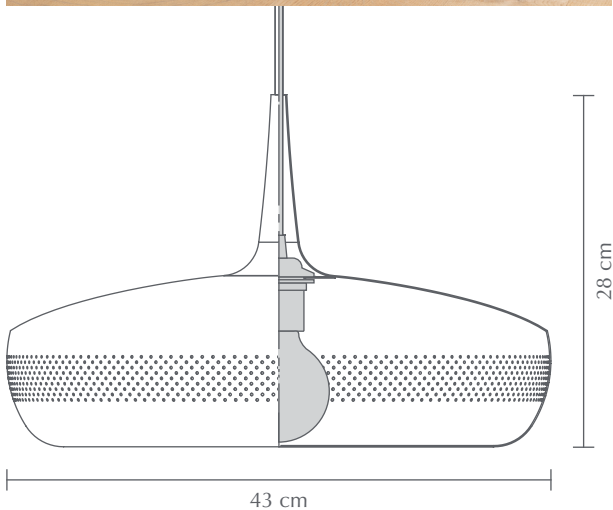

CLAVA DINE

Designed by Soren Ravn Christensen

Pendant
Compatible with E27

DIMENSIONS

Ø: 43 cm
H: 28 cm

MATERIAL
Aluminium

WEIGHT INCL. PACKAGING

2,3 kg

LIGHT SOURCE

E27 - max 15W LED (not included)

PACKAGING

Gift box dimensions (W×H×D): 45,7 x 45,7 x 14,7 cm

ASSEMBLY TIME

5 min - video guide at umage.com

MEDIA KIT

Photos, 3D models, 2D drawings
Download at umagepress.com