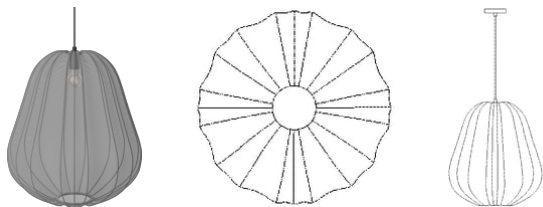

## Balloon series

Designed by Meike Harde, Germany

---

The elegant and sheer fabric adds a light, playful effect to the Balloon lamp and reflects the light in an almost hypnotic way. Balloon features precise, hand-sewn details all down the side – details that have required a special technique and a very steady hand.

## Balloon Pendant Ø53,5 x H60 cm

#### The parcel's measurements

The parcel's measurements: 0.22 m<sup>3</sup>, 4.0 kg  
(D 57.0 cm, W 57.0 cm, H 68.0 cm)

20-125-01

Balloon Pendant Ø47 x H40 cm

**Shade Width**  
47 cm

**Diameter**  
47 cm

**Height**  
40 cm

**The parcel's measurements**  
The parcel's measurements 1: 0.12 m<sup>3</sup>, 2.9 kg  
(D 51.0 cm, W 51.0 cm, H 48.0 cm)

---

20-125-04

Balloon Pendant Ø49,5 x H30 cm

**Shade Width**  
50 cm

**Diameter**  
49.5 cm