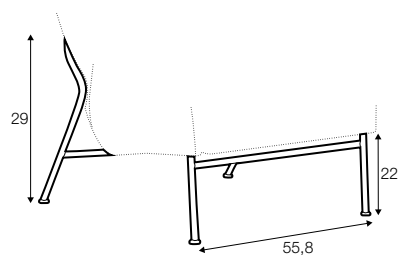

STD standard

COVERS

FC fixed

armchair

extra dimensions

depth of seat

legs

metal frame