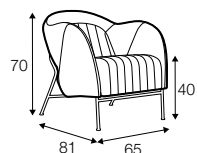

STD standard

COVERS

FC fixed

armchair

extra dimensions

depth of seat

legs

metal frame