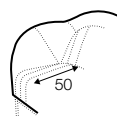

STD standard

COVERS

FC fixed

armchair

extra dimensions

depth of seat

legs

metal frame