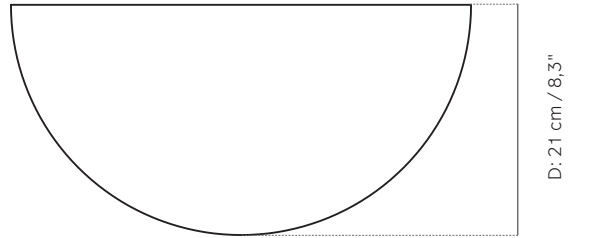

Shelves are made by CNC cut glued wood.

Dimension (cm / in)

Small:

H: 5 cm / 1,96"

L: 22 cm / 8,7"

D: 11 cm / 4,3"

Medium:

H: 5 cm / 1,96"

L: 30 cm / 11,8"

D: 15 cm / 5,9"

Large:

H: 5 cm / 1,96"

L: 42 cm / 16,5"

D: 21 cm / 8,3"

Weight item (kg)

Small: 0,4 kg

Packaging Type

Giftbox

Packaging Measurement (H * W * D)

Small: 5 cm * 23,5 cm * 12 cm

Medium: 5 cm * 32,5 cm * 16,2 cm

Large: 5 cm * 44 cm * 22 cm

Care Instructions

To clean simply wipe with a soft dry cloth. For stains, please use a light soap such as dishwashing soap on a wet cotton cloth. We recommend using a cloth to dry, afterwards. Do not use any cleaners with chemicals or harsh abrasives.

L: 42 cm / 16,5"

L: 30 cm / 11,8"

L: 22 cm / 8,7"

Sometimes inspiration comes in the unlikeliest of places. The idea for these floating shelves came to Norwegian design duo Gridy when they spotted shelf fungus growing out of a tree. Use as bedside shelves, to display your favourite things in the living room or put herbs stylishly within reach in the kitchen.