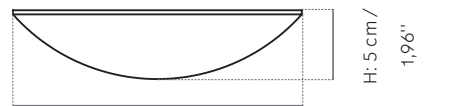

Shelves are made by CNC cut glued wood.

Dimension (cm / in)

Small:

H: 5 cm / 1,96"

L: 22 cm / 8,7"

D: 11 cm / 4,3"

Medium:

H: 5 cm / 1,96"

L: 30 cm / 11,8"

D: 15 cm / 5,9"

Large:

H: 5 cm / 1,96"

L: 42 cm / 16,5"

D: 21 cm / 8,3"

Weight item (kg)

Small: 0,4 kg

Packaging Type

Giftbox

Packaging Measurement (H * W * D)

Small: 5 cm * 23,5 cm * 12 cm

Medium: 5 cm * 32,5 cm * 16,2 cm

Large: 5 cm * 44 cm * 22 cm

Care Instructions

To clean simply wipe with a soft dry cloth. For stains, please use a light soap such as dishwashing soap on a wet cotton cloth. We recommend using a cloth to dry, afterwards. Do not use any cleaners with chemicals or harsh abrasives.

L: 42 cm / 16,5"

L: 30 cm / 11,8"

L: 22 cm / 8,7"

Sometimes inspiration comes in the unlikeliest of places. The idea for these floating shelves came to Norwegian design duo Gridy when they spotted shelf fungus growing out of a tree. Use as bedside shelves, to display your favourite things in the living room or put herbs stylishly within reach in the kitchen.