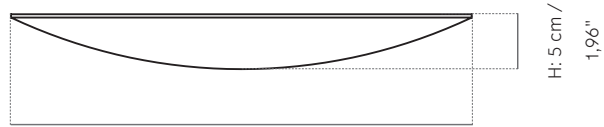

Shelves are made by CNC cut glued wood.

Dimension (cm / in)

Small:

H: 5 cm / 1,96"

L: 22 cm / 8,7"

D: 11 cm / 4,3"

Medium:

H: 5 cm / 1,96"

L: 30 cm / 11,8"

D: 15 cm / 5,9"

Large:

H: 5 cm / 1,96"

L: 42 cm / 16,5"

D: 21 cm / 8,3"

Weight item (kg)

Small: 0,4 kg

Packaging Type

Giftbox

Packaging Measurement (H * W * D)

Small: 5 cm * 23,5 cm * 12 cm

Medium: 5 cm * 32,5 cm * 16,2 cm

Large: 5 cm * 44 cm * 22 cm

Care Instructions

To clean simply wipe with a soft dry cloth. For stains, please use a light soap such as dishwashing soap on a wet cotton cloth. We recommend using a cloth to dry, afterwards. Do not use any cleaners with chemicals or harsh abrasives.

L: 42 cm / 16,5"

L: 30 cm / 11,8"

L: 22 cm / 8,7"

Sometimes inspiration comes in the unlikeliest of places. The idea for these floating shelves came to Norwegian design duo Gridy when they spotted shelf fungus growing out of a tree. Use as bedside shelves, to display your favourite things in the living room or put herbs stylishly within reach in the kitchen.