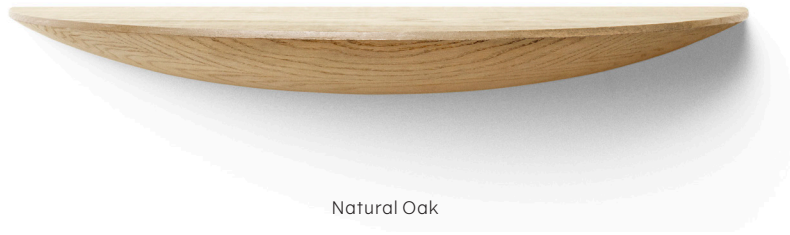

Gridy Funghi Shelf, Large

Natural Oak
6600039