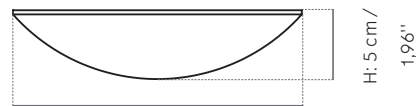

Shelves are made by CNC cut glued wood.

Dimension (cm / in)

Small:

H: 5 cm / 1,96"

L: 22 cm / 8,7"

D: 11 cm / 4,3"

Medium:

H: 5 cm / 1,96"

L: 30 cm / 11,8"

D: 15 cm / 5,9"

Large:

H: 5 cm / 1,96"

L: 42 cm / 16,5"

D: 21 cm / 8,3"

Weight item (kg)

Small: 0,4 kg

Packaging Type

Giftbox

Packaging Measurement (H * W * D)

Small: 5 cm * 23,5 cm * 12 cm

Medium: 5 cm * 32,5 cm * 16,2 cm

Large: 5 cm * 44 cm * 22 cm

Care Instructions

To clean simply wipe with a soft dry cloth. For stains, please use a light soap such as dishwashing soap on a wet cotton cloth. We recommend using a cloth to dry, afterwards. Do not use any cleaners with chemicals or harsh abrasives.