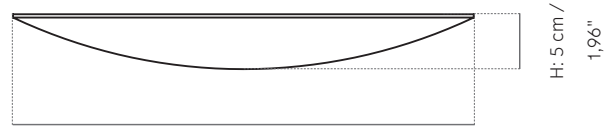

Shelves are made by CNC cut glued wood.

Dimension (cm / in)

Small:

H: 5 cm / 1,96"

L: 22 cm / 8,7"

D: 11 cm / 4,3"

Medium:

H: 5 cm / 1,96"

L: 30 cm / 11,8"

D: 15 cm / 5,9"

Large:

H: 5 cm / 1,96"

L: 42 cm / 16,5"

D: 21 cm / 8,3"

Weight item (kg)

Small: 0,4 kg

Packaging Type

Giftbox

Packaging Measurement (H * W * D)

Small: 5 cm * 23,5 cm * 12 cm

Medium: 5 cm * 32,5 cm * 16,2 cm

Large: 5 cm * 44 cm * 22 cm

Care Instructions

To clean simply wipe with a soft dry cloth. For stains, please use a light soap such as dishwashing soap on a wet cotton cloth. We recommend using a cloth to dry, afterwards. Do not use any cleaners with chemicals or harsh abrasives.