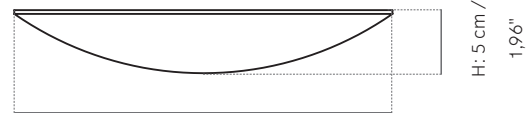

Shelves are made by CNC cut glued wood.

Dimension (cm / in)

Small:

H: 5 cm / 1,96"

L: 22 cm / 8,7"

D: 11 cm / 4,3"

Medium:

H: 5 cm / 1,96"

L: 30 cm / 11,8"

D: 15 cm / 5,9"

Large:

H: 5 cm / 1,96"

L: 42 cm / 16,5"

D: 21 cm / 8,3"

Weight item (kg)

Small: 0,4 kg

Packaging Type

Giftbox

Packaging Measurement (H * W * D)

Small: 5 cm * 23,5 cm * 12 cm

Medium: 5 cm * 32,5 cm * 16,2 cm

Large: 5 cm * 44 cm * 22 cm

Care Instructions

To clean simply wipe with a soft dry cloth. For stains, please use a light soap such as dishwashing soap on a wet cotton cloth. We recommend using a cloth to dry, afterwards. Do not use any cleaners with chemicals or harsh abrasives.