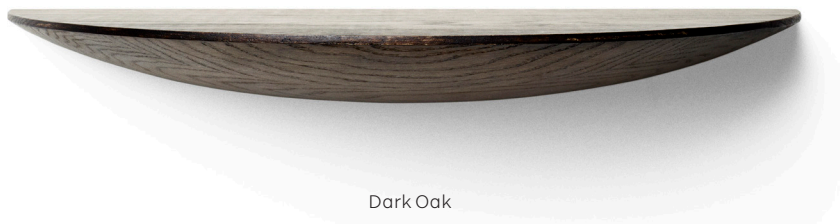

Dark Oak
6600939