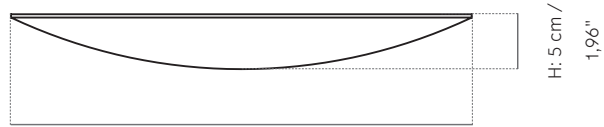

Shelves are made by CNC cut glued wood.

Dimension (cm / in)

Small:

H: 5 cm / 1,96"

L: 22 cm / 8,7"

D: 11 cm / 4,3"

Medium:

H: 5 cm / 1,96"

L: 30 cm / 11,8"

D: 15 cm / 5,9"

Large:

H: 5 cm / 1,96"

L: 42 cm / 16,5"

D: 21 cm / 8,3"

Weight item (kg)

Small: 0,4 kg

Packaging Type

Giftbox

Packaging Measurement (H * W * D)

Small: 5 cm * 23,5 cm * 12 cm

Medium: 5 cm * 32,5 cm * 16,2 cm

Large: 5 cm * 44 cm * 22 cm

Care Instructions

To clean simply wipe with a soft dry cloth. For stains, please use a light soap such as dishwashing soap on a wet cotton cloth. We recommend using a cloth to dry, afterwards. Do not use any cleaners with chemicals or harsh abrasives.