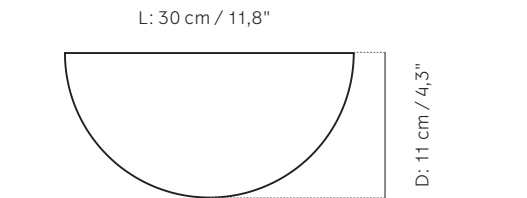

Shelves are made by CNC cut glued wood.

Dimension (cm / in)

Small:

H: 5 cm / 1,96"

L: 22 cm / 8,7"

D: 11 cm / 4,3"

Medium:

H: 5 cm / 1,96"

L: 30 cm / 11,8"

D: 15 cm / 5,9"

Large:

H: 5 cm / 1,96"

L: 42 cm / 16,5"

D: 21 cm / 8,3"

Weight item (kg)

Small: 0,4 kg

Packaging Type

Giftbox

Packaging Measurement (H * W * D)

Small: 5 cm * 23,5 cm * 12 cm

Medium: 5 cm * 32,5 cm * 16,2 cm

Large: 5 cm * 44 cm * 22 cm

Care Instructions

To clean simply wipe with a soft dry cloth. For stains, please use a light soap such as dishwashing soap on a wet cotton cloth. We recommend using a cloth to dry, afterwards. Do not use any cleaners with chemicals or harsh abrasives.