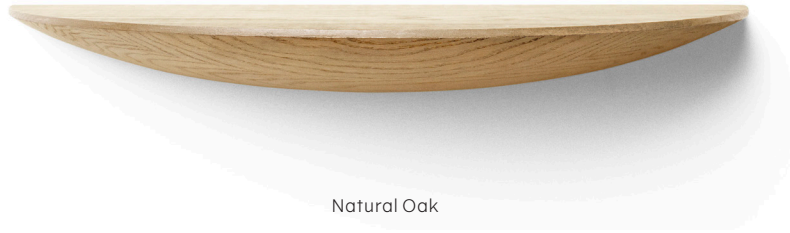

Gridy Funghi Shelf, Large

Natural Oak
6600039