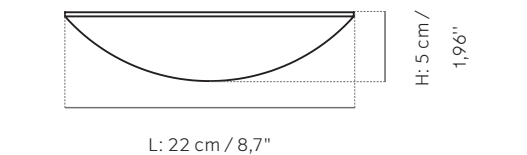

Shelves are made by CNC cut glued wood.

Dimension (cm / in)

Small:

H: 5 cm / 1,96"

L: 22 cm / 8,7"

D: 11 cm / 4,3"

Medium:

H: 5 cm / 1,96"

L: 30 cm / 11,8"

D: 15 cm / 5,9"

Large:

H: 5 cm / 1,96"

L: 42 cm / 16,5"

D: 21 cm / 8,3"

Weight item (kg)

Small: 0,4 kg

Packaging Type

Giftbox

Packaging Measurement (H * W * D)

Small: 5 cm * 23,5 cm * 12 cm

Medium: 5 cm * 32,5 cm * 16,2 cm

Large: 5 cm * 44 cm * 22 cm

Care Instructions

To clean simply wipe with a soft dry cloth. For stains, please use a light soap such as dishwashing soap on a wet cotton cloth. We recommend using a cloth to dry, afterwards. Do not use any cleaners with chemicals or harsh abrasives.