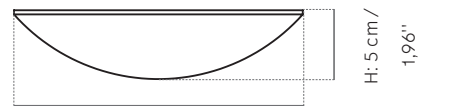

Shelves are made by CNC cut glued wood.

Dimension (cm / in)

Small:

H: 5 cm / 1,96"

L: 22 cm / 8,7"

D: 11 cm / 4,3"

Medium:

H: 5 cm / 1,96"

L: 30 cm / 11,8"

D: 15 cm / 5,9"

Large:

H: 5 cm / 1,96"

L: 42 cm / 16,5"

D: 21 cm / 8,3"

Weight item (kg)

Small: 0,4 kg

Packaging Type

Giftbox

Packaging Measurement (H * W * D)

Small: 5 cm * 23,5 cm * 12 cm

Medium: 5 cm * 32,5 cm * 16,2 cm

Large: 5 cm * 44 cm * 22 cm

Care Instructions

To clean simply wipe with a soft dry cloth. For stains, please use a light soap such as dishwashing soap on a wet cotton cloth. We recommend using a cloth to dry, afterwards. Do not use any cleaners with chemicals or harsh abrasives.

L: 42 cm / 16,5"

L: 30 cm / 11,8"

L: 22 cm / 8,7"

Sometimes inspiration comes in the unlikeliest of places. The idea for these floating shelves came to Norwegian design duo Gridy when they spotted shelf fungus growing out of a tree. Use as bedside shelves, to display your favourite things in the living room or put herbs stylishly within reach in the kitchen.