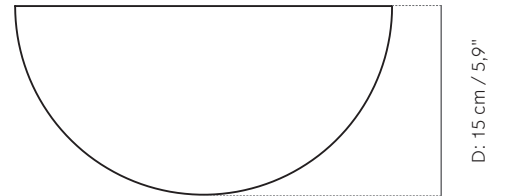

Shelves are made by CNC cut glued wood.

Dimension (cm / in)

Small:

H: 5 cm / 1,96"

L: 22 cm / 8,7"

D: 11 cm / 4,3"

Medium:

H: 5 cm / 1,96"

L: 30 cm / 11,8"

D: 15 cm / 5,9"

Large:

H: 5 cm / 1,96"

L: 42 cm / 16,5"

D: 21 cm / 8,3"

Weight item (kg)

Small: 0,4 kg

Packaging Type

Giftbox

Packaging Measurement (H * W * D)

Small: 5 cm * 23,5 cm * 12 cm

Medium: 5 cm * 32,5 cm * 16,2 cm

Large: 5 cm * 44 cm * 22 cm

Care Instructions

To clean simply wipe with a soft dry cloth. For stains, please use a light soap such as dishwashing soap on a wet cotton cloth. We recommend using a cloth to dry, afterwards. Do not use any cleaners with chemicals or harsh abrasives.

L: 42 cm / 16,5"

L: 30 cm / 11,8"

L: 22 cm / 8,7"

Sometimes inspiration comes in the unlikeliest of places. The idea for these floating shelves came to Norwegian design duo Gridy when they spotted shelf fungus growing out of a tree. Use as bedside shelves, to display your favourite things in the living room or put herbs stylishly within reach in the kitchen.