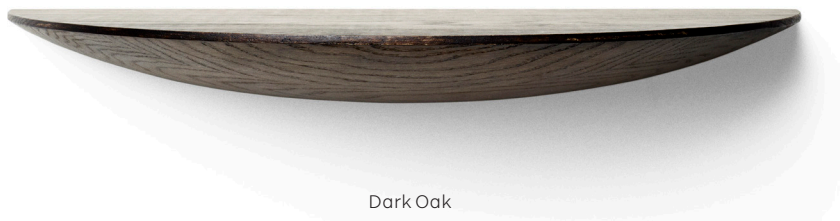

Dark Oak
6600939