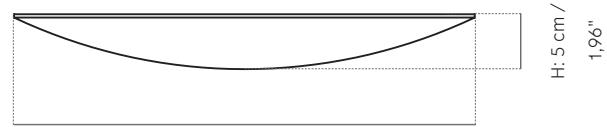

Shelves are made by CNC cut glued wood.

Dimension (cm / in)

Small:

H: 5 cm / 1,96"

L: 22 cm / 8,7"

D: 11 cm / 4,3"

Medium:

H: 5 cm / 1,96"

L: 30 cm / 11,8"

D: 15 cm / 5,9"

Large:

H: 5 cm / 1,96"

L: 42 cm / 16,5"

D: 21 cm / 8,3"

Weight item (kg)

Small: 0,4 kg

Packaging Type

Giftbox

Packaging Measurement (H * W * D)

Small: 5 cm * 23,5 cm * 12 cm

Medium: 5 cm * 32,5 cm * 16,2 cm

Large: 5 cm * 44 cm * 22 cm

Care Instructions

To clean simply wipe with a soft dry cloth. For stains, please use a light soap such as dishwashing soap on a wet cotton cloth. We recommend using a cloth to dry, afterwards. Do not use any cleaners with chemicals or harsh abrasives.

L: 42 cm / 16,5"

L: 30 cm / 11,8"

L: 22 cm / 8,7"

Sometimes inspiration comes in the unlikeliest of places. The idea for these floating shelves came to Norwegian design duo Gridy when they spotted shelf fungus growing out of a tree. Use as bedside shelves, to display your favourite things in the living room or put herbs stylishly within reach in the kitchen.