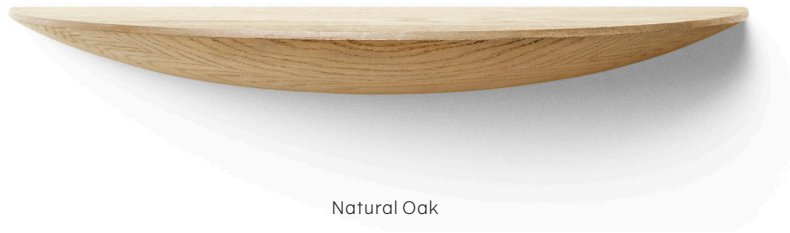

Gridy Funghi Shelf, Small

Natural Oak
6600039

Black Oak
6600539

Dark Oak
6600939

Gridy Funghi Shelf, Medium

Natural Oak
6600039

Black Oak
6600539

Dark Oak
6600939

Gridy Funghi Shelf, Large

Natural Oak
6600039

Black Oak
6600539

Dark Oak
6600939