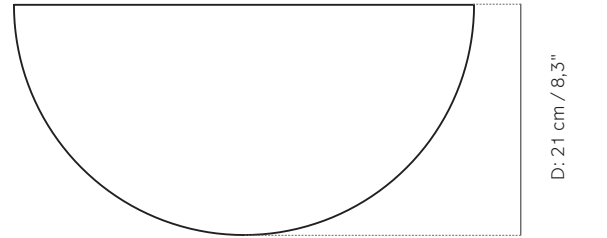

L: 30 cm / 11,8"

D: 15 cm / 5,9"

Large:

H: 5 cm / 1,96"

L: 42 cm / 16,5"

D: 21 cm / 8,3"

Weight item (kg)

Small: 0,4 kg

Packaging Type

Giftbox

Packaging Measurement (H * W * D)

Small: 5 cm * 23,5 cm * 12 cm

Medium: 5 cm * 32,5 cm * 16,2 cm

Large: 5 cm * 44 cm * 22 cm

Care Instructions

To clean simply wipe with a soft dry cloth. For stains, please use a light soap such as dishwashing soap on a wet cotton cloth. We recommend using a cloth to dry, afterwards. Do not use any cleaners with chemicals or harsh abrasives.

L: 42 cm / 16,5"

L: 30 cm / 11,8"

L: 22 cm / 8,7"

Sometimes inspiration comes in the unlikeliest of places. The idea for these floating shelves came to Norwegian design duo Gridy when they spotted shelf fungus growing out of a tree. Use as bedside shelves, to display your favourite things in the living room or put herbs stylishly within reach in the kitchen.