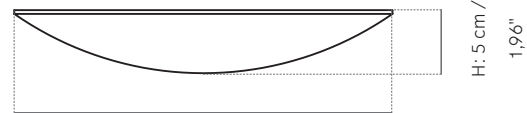

Shelves are made by CNC cut glued wood.

Dimension (cm / in)

Small:

H: 5 cm / 1,96"

L: 22 cm / 8,7"

D: 11 cm / 4,3"

Medium:

H: 5 cm / 1,96"

L: 30 cm / 11,8"

D: 15 cm / 5,9"

Large:

H: 5 cm / 1,96"

L: 42 cm / 16,5"

D: 21 cm / 8,3"

Weight item (kg)

Small: 0,4 kg

Packaging Type

Giftbox

Packaging Measurement (H * W * D)

Small: 5 cm * 23,5 cm * 12 cm

Medium: 5 cm * 32,5 cm * 16,2 cm

Large: 5 cm * 44 cm * 22 cm

Care Instructions

To clean simply wipe with a soft dry cloth. For stains, please use a light soap such as dishwashing soap on a wet cotton cloth. We recommend using a cloth to dry, afterwards. Do not use any cleaners with chemicals or harsh abrasives.

L: 42 cm / 16,5"

L: 30 cm / 11,8"

L: 22 cm / 8,7"

Sometimes inspiration comes in the unlikeliest of places. The idea for these floating shelves came to Norwegian design duo Gridy when they spotted shelf fungus growing out of a tree. Use as bedside shelves, to display your favourite things in the living room or put herbs stylishly within reach in the kitchen.