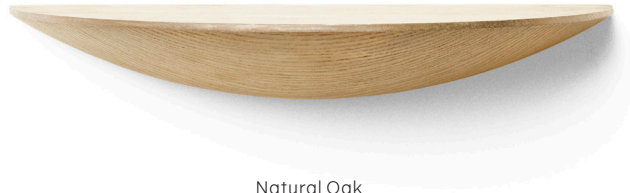

Gridy Funghi Shelf, Small

Natural Oak
6600039

Black Oak
6600539

Dark Oak
6600939

Gridy Funghi Shelf, Medium

Natural Oak
6600039

Black Oak
6600539

Dark Oak
6600939

Gridy Funghi Shelf, Large

Natural Oak
6600039

Black Oak
6600539

Dark Oak
6600939