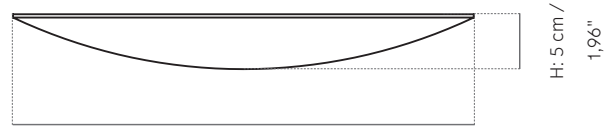

Gridy Funghi Shelf

Product Type

Shelf

Production Process

Shelves are made by CNC cut glued wood.

Dimension (cm / in)

Small:

H: 5 cm / 1,96"

L: 22 cm / 8,7"

D: 11 cm / 4,3"

Medium:

H: 5 cm / 1,96"

L: 30 cm / 11,8"

D: 15 cm / 5,9"

Large:

H: 5 cm / 1,96"

L: 42 cm / 16,5"

D: 21 cm / 8,3"

Weight item (kg)

Small: 0,4 kg

Medium: 0,7 kg

Large: 1,5 kg

Materials

Oak, Painted Black Oak and Stained Dark Oak

Colours

Natural Oak

Black Oak

Dark Oak

Packaging Type

Giftbox

Packaging Measurement (H * W * D)

Small: 5 cm * 23,5 cm * 12 cm

Medium: 5 cm * 32,5 cm * 16,2 cm

Large: 5 cm * 44 cm * 22 cm

Care Instructions

To clean simply wipe with a soft dry cloth. For stains, please use a light soap such as dishwashing soap on a wet cotton cloth. We recommend using a cloth to dry, afterwards. Do not use any cleaners with chemicals or harsh abrasives.

L: 42 cm / 16,5"