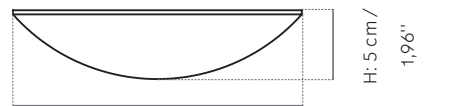

## Dimension (cm / in)

Small:

H: 5 cm / 1,96"

L: 22 cm / 8,7"

D: 11 cm / 4,3"

Medium:

H: 5 cm / 1,96"

L: 30 cm / 11,8"

## Packaging Measurement (H \* W \* D)

Small: 5 cm \* 23,5 cm \* 12 cm

Medium: 5 cm \* 32,5 cm \* 16,2 cm

Large: 5 cm \* 44 cm \* 22 cm

L: 42 cm / 16,5"

L: 30 cm / 11,8"

L: 22 cm / 8,7"

Sometimes inspiration comes in the unlikeliest of places. The idea for these floating shelves came to Norwegian design duo Gridy when they spotted shelf fungus growing out of a tree. Use as bedside shelves, to display your favourite things in the living room or put herbs stylishly within reach in the kitchen.