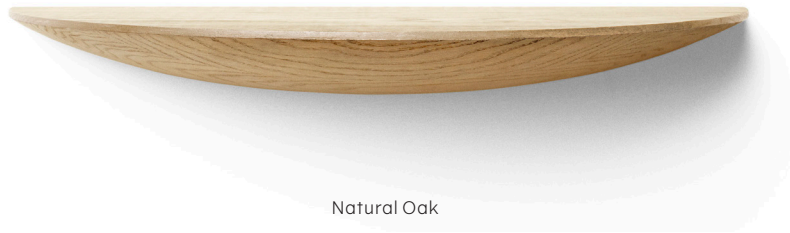

# Gridy Funghi Shelf, Medium

Natural Oak  
6600039

Black Oak  
6600539

Dark Oak  
6600939

# Gridy Funghi Shelf, Large

Natural Oak  
6600039

Black Oak  
6600539

Dark Oak  
6600939