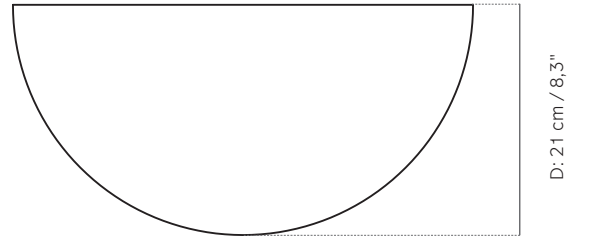

Gridy Funghi Shelf

Product Type

Shelf

Production Process

Shelves are made by CNC cut glued wood.

Dimension (cm / in)

Small:

H: 5 cm / 1,96"

L: 22 cm / 8,7"

D: 11 cm / 4,3"

Medium:

H: 5 cm / 1,96"

L: 30 cm / 11,8"

D: 15 cm / 5,9"

Large:

H: 5 cm / 1,96"

L: 42 cm / 16,5"

D: 21 cm / 8,3"

Weight item (kg)

Small: 0,4 kg

Medium: 0,7 kg

Large: 1,5 kg

Materials

Oak, Painted Black Oak and Stained Dark Oak

Colours

Natural Oak

Black Oak

Dark Oak

Packaging Type

Giftbox

Packaging Measurement (H * W * D)

Small: 5 cm * 23,5 cm * 12 cm

Medium: 5 cm * 32,5 cm * 16,2 cm

Large: 5 cm * 44 cm * 22 cm

Care Instructions

To clean simply wipe with a soft dry cloth. For stains, please use a light soap such as dishwashing soap on a wet cotton cloth. We recommend using a cloth to dry, afterwards. Do not use any cleaners with chemicals or harsh abrasives.

L: 42 cm / 16,5"