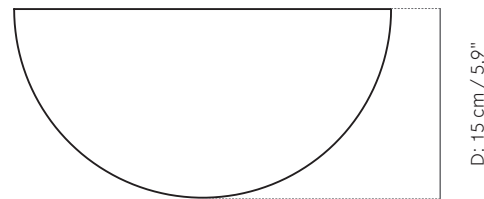

Shelves are made by CNC cut glued wood.

Dimension (cm / in)

Small:

H: 5 cm / 1,96"

L: 22 cm / 8,7"

D: 11 cm / 4,3"

Medium:

H: 5 cm / 1,96"

L: 30 cm / 11,8"

D: 15 cm / 5,9"

Large:

H: 5 cm / 1,96"

L: 42 cm / 16,5"

D: 21 cm / 8,3"

Weight item (kg)

Small: 0,4 kg

Packaging Type

Giftbox

Packaging Measurement (H * W * D)

Small: 5 cm * 23,5 cm * 12 cm

Medium: 5 cm * 32,5 cm * 16,2 cm

Large: 5 cm * 44 cm * 22 cm

Care Instructions

To clean simply wipe with a soft dry cloth. For stains, please use a light soap such as dishwashing soap on a wet cotton cloth. We recommend using a cloth to dry, afterwards. Do not use any cleaners with chemicals or harsh abrasives.

L: 42 cm / 16,5"

L: 30 cm / 11,8"

L: 22 cm / 8,7"

Sometimes inspiration comes in the unlikeliest of places. The idea for these floating shelves came to Norwegian design duo Gridy when they spotted shelf fungus growing out of a tree. Use as bedside shelves, to display your favourite things in the living room or put herbs stylishly within reach in the kitchen.