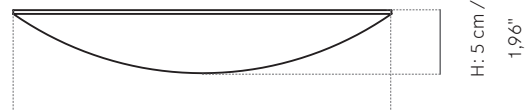

Shelves are made by CNC cut glued wood.

Dimension (cm / in)

Small:

H: 5 cm / 1,96"

L: 22 cm / 8,7"

D: 11 cm / 4,3"

Medium:

H: 5 cm / 1,96"

L: 30 cm / 11,8"

D: 15 cm / 5,9"

Large:

H: 5 cm / 1,96"

L: 42 cm / 16,5"

D: 21 cm / 8,3"

Weight item (kg)

Small: 0,4 kg

Packaging Type

Giftbox

Packaging Measurement (H * W * D)

Small: 5 cm * 23,5 cm * 12 cm

Medium: 5 cm * 32,5 cm * 16,2 cm

Large: 5 cm * 44 cm * 22 cm

Care Instructions

To clean simply wipe with a soft dry cloth. For stains, please use a light soap such as dishwashing soap on a wet cotton cloth. We recommend using a cloth to dry, afterwards. Do not use any cleaners with chemicals or harsh abrasives.

L: 42 cm / 16,5"

L: 30 cm / 11,8"

L: 22 cm / 8,7"

Sometimes inspiration comes in the unlikeliest of places. The idea for these floating shelves came to Norwegian design duo Gridy when they spotted shelf fungus growing out of a tree. Use as bedside shelves, to display your favourite things in the living room or put herbs stylishly within reach in the kitchen.