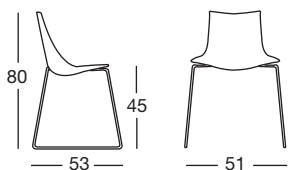

Struttura a slitta
Sledge frame
Art. 2641

Imballo: 2 pezzi
Packing: 2 pieces

Peso unitario Kg 7,300
Unit weight

Misure imballo 67,5x52,5x97 cm
Packing sizes

CATAS

Conforme EN 15373:2007
According to EN 15373:2007