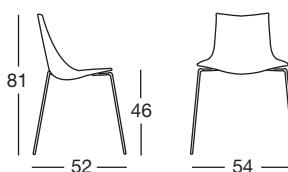

TESSUTO / FABRIC

solo per Art. 2640 / only for Art. 2640

M2 09
verde pavone
peacock green

T5 27
zafferano
saffron

Struttura a slitta
Sledge frame
Art. 2641

Imballo: 2 pezzi
Packing: 2 pieces

Peso unitario Kg 7,300
Unit weight

Misure imballo 67,5x52,5x97 cm
Packing sizes

CATAS

Conforme EN 15373:2007
According to EN 15373:2007

Struttura a 4 gambe
4-leg frame
Art. 2640

Imballo: 2 pezzi
Packing: 2 pieces

Peso unitario Kg 6,400
Unit weight

Misure imballo 65,5x57,5x99,5 cm
Packing sizes

CATAS

Conforme EN 15373:2007
According to EN 15373:2007

made in Italy

Sede/Headquarters: 25030 Coccaglio (BS) Italy - Via G. Monauni, 12
Divisione Commerciale Italia: Tel. 0307718.760/765/770 - Fax 0307718.777
www.scabdesign.it - e-mail: italia@scab.it
Export Department: Phone +390307718.720/725/726 - Fax +390307718.700
www.scabitaly.com - e-mail: export@scabitaly.com