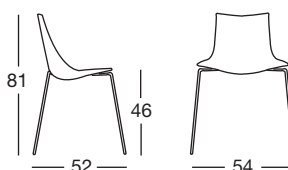

LANA / WOOL

WO 91 rosso red
WO 93 fucsia fuchsia
WO 94 marrone brown
lana/wool

TESSUTO / FABRIC

solo per Art. 2640 / only for Art. 2640

M2 09 verde pavone peacock green
T5 27 zafferano saffron

Struttura a slitta
Sledge frame
Art. 2641

Imballo: 2 pezzi
Packing: 2 pieces

Peso unitario Kg 7,300
Unit weight

Misure imballo 67,5x52,5x97 cm
Packing sizes

CATAS

Conforme EN 15373:2007
According to EN 15373:2007

Struttura a 4 gambe
4-leg frame
Art. 2640

Imballo: 2 pezzi
Packing: 2 pieces

Peso unitario Kg 6,400
Unit weight

Misure imballo 65,5x57,5x99,5 cm
Packing sizes

CATAS

Conforme EN 15373:2007
According to EN 15373:2007

made in Italy

Sede/Headquarters: 25030 Coccaglio (BS) Italy - Via G. Monauni, 12
Divisione Commerciale Italia: Tel. 0307718.760/765/770 - Fax 0307718.777
www.scabdesign.it - e-mail: italia@scab.it
Export Department: Phone +390307718.720/725/726 - Fax +390307718.700
www.scabitaly.com - e-mail: export@scabitaly.com