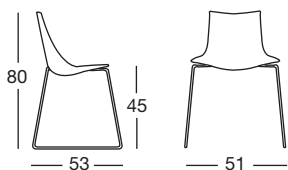

LANA / WOOL

WO 91 rosso red
WO 93 fucsia fuchsia
WO 94 marrone brown
lana/wool

TESSUTO / FABRIC

solo per Art. 2640 / only for Art. 2640

M2 09 verde pavone peacock green
T5 27 zafferano saffron

Struttura a slitta
Sledge frame
Art. 2641

Imballo: 2 pezzi
Packing: 2 pieces

Peso unitario Kg 7,300
Unit weight

Misure imballo 67,5x52,5x97 cm
Packing sizes

CATAS

Conforme EN 15373:2007
According to EN 15373:2007

Struttura a 4 gambe
4-leg frame
Art. 2640

Imballo: 2 pezzi
Packing: 2 pieces

Peso unitario Kg 6,400
Unit weight

Misure imballo 65,5x57,5x99,5 cm
Packing sizes

CATAS

Conforme EN 15373:2007
According to EN 15373:2007

made in Italy

Sede/Headquarters: 25030 Coccaglio (BS) Italy - Via G. Monauni, 12
Divisione Commerciale Italia: Tel. 0307718.760/765/770 - Fax 0307718.777
www.scabdesign.it - e-mail: italia@scab.it
Export Department: Phone +390307718.720/725/726 - Fax +390307718.700
www.scabitaly.com - e-mail: export@scabitaly.com