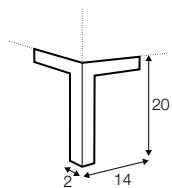

set 6 right / or left

3 seater (2 cushions) left / or right + divan right / or left

extra dimensions

depth of seat

legs

no. 47
metal chrome,
painted black or grey
and brushed steel*

no. 139
aluminium