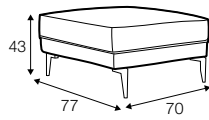

Ludvig

UPHOLSTERY

COMFORTS

COVERS

fabric

standard

fixed

footstool

with 2 cushions

2 seater left / or right + chaiselongue right / or left

2 seater left / or right + divan right / or left

3 seater (2 cushions) left / or right
+ chaiselongue wide right / or left

3 seater (2 cushions) left / or right + divan right / or left

extra dimensions