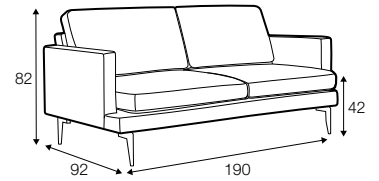

fixed

armchair

footstool

2 seater

2,5 seater

3 seater

with 2 cushions

set 2 right / or left

2 seater left / or right + chaiselongue right / or left

set 4 right / or left

2 seater left / or right + divan right / or left

set 5 right / or left

3 seater (2 cushions) left / or right
+ chaiselongue wide right / or left

set 6 right / or left

3 seater (2 cushions) left / or right + divan right / or left

extra dimensions

depth of seat

legs

no. 47
metal chrome,
painted black or grey
and brushed steel*

no. 139
aluminium