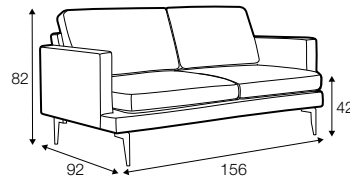

fixed

armchair

footstool

2 seater

2,5 seater

3 seater

with 2 cushions

set 2 right / or left

2 seater left / or right + chaiselongue right / or left

set 4 right / or left

2 seater left / or right + divan right / or left

set 5 right / or left

3 seater (2 cushions) left / or right
+ chaiselongue wide right / or left

set 6 right / or left

3 seater (2 cushions) left / or right + divan right / or left

extra dimensions

depth of seat

legs

no. 47
metal chrome,
painted black or grey
and brushed steel*

no. 139
aluminium