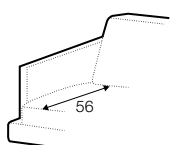

2 seater left / or right + chaiselongue right / or left

set 4 right / or left

2 seater left / or right + divan right / or left

set 5 right / or left

3 seater (2 cushions) left / or right
+ chaiselongue wide right / or left

set 6 right / or left

3 seater (2 cushions) left / or right + divan right / or left

extra dimensions

depth of seat

legs

no. 47
metal chrome,
painted black or grey
and brushed steel*

no. 139
aluminium