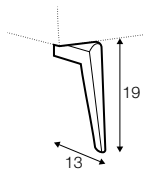

2 seater left / or right + chaiselongue right / or left

set 4 right / or left

2 seater left / or right + divan right / or left

set 5 right / or left

3 seater (2 cushions) left / or right
+ chaiselongue wide right / or left

set 6 right / or left

3 seater (2 cushions) left / or right + divan right / or left

extra dimensions

depth of seat

legs

no. 47
metal chrome,
painted black or grey
and brushed steel*

no. 139
aluminium