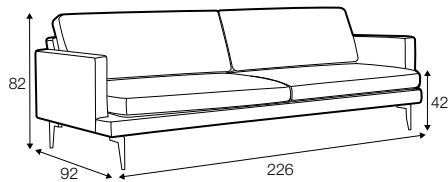

fixed

armchair

footstool

2 seater

2,5 seater

3 seater

with 2 cushions

set 2 right / or left

2 seater left / or right + chaiselongue right / or left

set 4 right / or left

2 seater left / or right + divan right / or left

set 5 right / or left

3 seater (2 cushions) left / or right
+ chaiselongue wide right / or left

set 6 right / or left

3 seater (2 cushions) left / or right + divan right / or left

extra dimensions

depth of seat

legs

no. 47
metal chrome,
painted black or grey
and brushed steel*

no. 139
aluminium