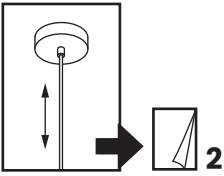

S O R A

DESIGN BY
FUNG + BEDFORD

FRANSEN

LED light source:

25W

2700K

LED

DK - SIKKERHEDSFORANSTALTNINGER