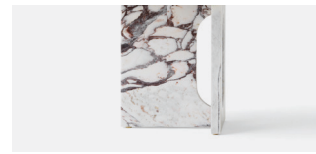

PRODUCT SHEET

Androgyne Lounge Table
by Danielle Siggerud

Androgyne Lounge Table

BY DANIELLE SIGGERUD

Imagined by Norwegian architect and designer Danielle Siggerud for MENU's former showroom café, the Androgyne Collection profiles simple silhouettes and refined materials. A celebration of craftsmanship, the Androgyne Lounge Table is a characterful centrepiece in a living space. Profiling the beauty of natural materials and uncompromising craftsmanship, each design is precision assembled to reveal the inherent beauty and uniqueness of the material. Each piece of stone and marble will therefore vary and display differently.

PRODUCT OPTIONS

TABLETOP

NATURAL OAK

DARK STAINED OAK

WALNUT

KUNIS BRECCIA STONE

CALACATTA VIOLA MARBLE

BASE

NATURAL OAK

DARK STAINED OAK

WALNUT

KUNIS BRECCIA STONE

CALACATTA VIOLA MARBLE

Androgyne Lounge Table

BY DANIELLE SIGGERUD

TECHNICAL SPECIFICATIONS

PRODUCT TYPE
Lounge table

COLLI
1

ENVIRONMENT
Indoor

DIMENSIONS
H: 37,8 cm / 14,9"
W: 120 cm / 47,2"
D: 45 cm / 17,7"

PRODUCTION PROCESS
CNC-cut and hand-polished stone or CNC-cut MDF with oak or walnut veneer. CNC-cut steel fitting with powder coated finish.