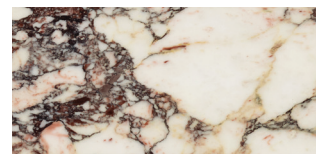

PRODUCT OPTIONS

TABLETOP

NATURAL OAK

DARK STAINED OAK

WALNUT

KUNIS BRECCIA STONE

CALACATTA VIOLA MARBLE

BASE

NATURAL OAK

DARK STAINED OAK

WALNUT

KUNIS BRECCIA STONE

CALACATTA VIOLA MARBLE

Androgyne Lounge Table

BY DANIELLE SIGGERUD

TECHNICAL SPECIFICATIONS

PRODUCT TYPE
Lounge table

COLLI
1

ENVIRONMENT
Indoor

DIMENSIONS
H: 37,8 cm / 14,9"
W: 120 cm / 47,2"
D: 45 cm / 17,7"

PRODUCTION PROCESS
CNC-cut and hand-polished stone or CNC-cut MDF with oak or walnut veneer. CNC-cut steel fitting with powder coated finish.

COLOUR

Tabletop
Natural oak
Dark stained oak
Walnut
Kunis Breccia stone
Calacatta Viola marble

Base
Natural oak
Dark stained oak
Walnut
Kunis Breccia stone
Calacatta Viola marble

MATERIALS
Kunis Breccia stone or Calacatta Viola marble, MDF, oak or walnut veneer, powder coated steel, PA plastic glides