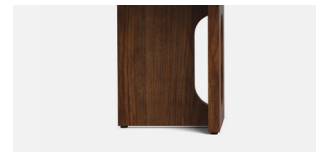

PRODUCT SHEET

Androgyne Lounge Table
by Danielle Siggerud

Androgyne Lounge Table

BY DANIELLE SIGGERUD

Imagined by Norwegian architect and designer Danielle Siggerud for MENU's former showroom café, the Androgyne Collection profiles simple silhouettes and refined materials. A celebration of craftsmanship, the Androgyne Lounge Table is a characterful centrepiece in a living space. Profiling the beauty of natural materials and uncompromising craftsmanship, each design is precision assembled to reveal the inherent beauty and uniqueness of the material. Each piece of stone and marble will therefore vary and display differently.

PRODUCT OPTIONS

TABLETOP

NATURAL OAK

DARK STAINED OAK

WALNUT

KUNIS BRECCIA STONE

CALACATTA VIOLA MARBLE

BASE

NATURAL OAK

DARK STAINED OAK

WALNUT

KUNIS BRECCIA STONE

CALACATTA VIOLA MARBLE

Androgyne Lounge Table

BY DANIELLE SIGGERUD

TECHNICAL SPECIFICATIONS

PRODUCT TYPE
Lounge table

COLLI
1

ENVIRONMENT
Indoor

DIMENSIONS
H: 37,8 cm / 14,9"
W: 120 cm / 47,2"
D: 45 cm / 17,7"

PRODUCTION PROCESS
CNC-cut and hand-polished stone or CNC-cut MDF with oak or walnut veneer. CNC-cut steel fitting with powder coated finish.