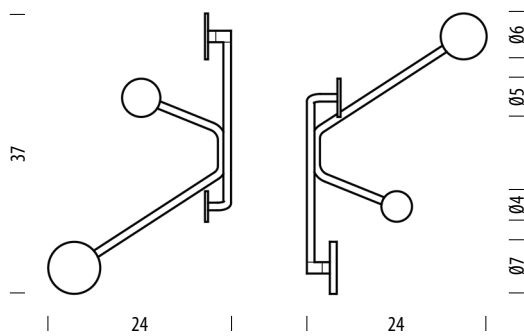

Basic info

Design Mustafa Čohadžić

Product size W: 38, D: 4,5, H: 33

Packaging W: 35, D: 30, H: 5,5

Volume 0,006 m³

Net weight 0,7 kg

Gross weight 0,75 kg

Item no. 098

Hook wall coat rack - inner corners

Frame with knobs Powder-coated steel, Wooden knob Solid oak

Version: 1-8-2021

Basic info

Design	Mustafa Čohadžić
Product size	W: 24, D: 24, H: 37
Packaging	W: 25,5, D: 25,5, H: 36,5
Volume	0,024 m ³
Net weight	0,8 kg
Gross weight	0,85 kg