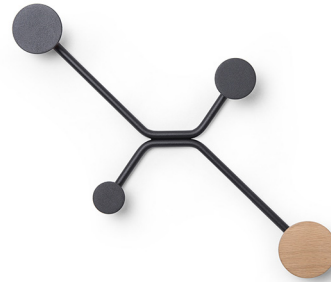

Hook wall coat rack - straight walls

Frame with knobs Powder-coated steel, Wooden knob Solid oak

Version: 1-8-2021

Basic info

Design Mustafa Čohadžić

Product size W: 38, D: 4,5, H: 33

Packaging W: 35, D: 30, H: 5,5

Volume 0,006 m³

Net weight 0,7 kg

Gross weight 0,75 kg

Item no. 098

Assembly 15 min / 1 person

Knobs	Width (cm)
Wooden knob	Ø7
Large metal knob	Ø6
Middle metal knob*	Ø5
Small metal knob*	Ø4

*Powder-coated steel frame and two smaller steel knobs are available only in Black colour (RAL 9005).

Selected options

Wooden knob

Oiled Oak
1015
White oil

Large metal knob

RAL 9005
Black

RAL 6027
Light green

RAL 3015
Light pink

Indicated materials and colours are selected by Gazzda as best-selling items. The lead time of selected options is 1-5 weeks. For an accurate lead time, please consult customer service.