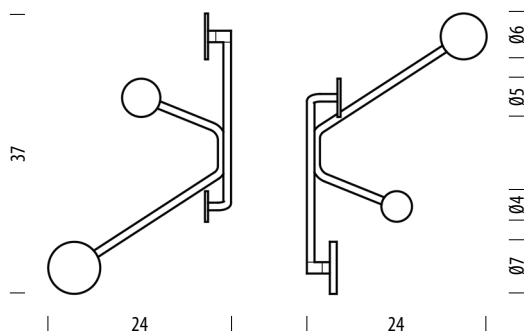

Basic info

Design	Mustafa Čohadžić
Product size	W: 38, D: 4,5, H: 33
Packaging	W: 35, D: 30, H: 5,5
Volume	0,006 m ³
Net weight	0,7 kg
Gross weight	0,75 kg

Item no. 098

Assembly 15 min / 1 person

Knobs	Width (cm)
Wooden knob	Ø7
Large metal knob	Ø6
Middle metal knob*	Ø5
Small metal knob*	Ø4

Hook wall coat rack - inner corners

Frame with knobs Powder-coated steel, Wooden knob Solid oak

Version: 1-8-2021

Basic info

Design	Mustafa Čohadžić
Product size	W: 24, D: 24, H: 37
Packaging	W: 25,5, D: 25,5, H: 36,5
Volume	0,024 m ³
Net weight	0,8 kg
Gross weight	0,85 kg