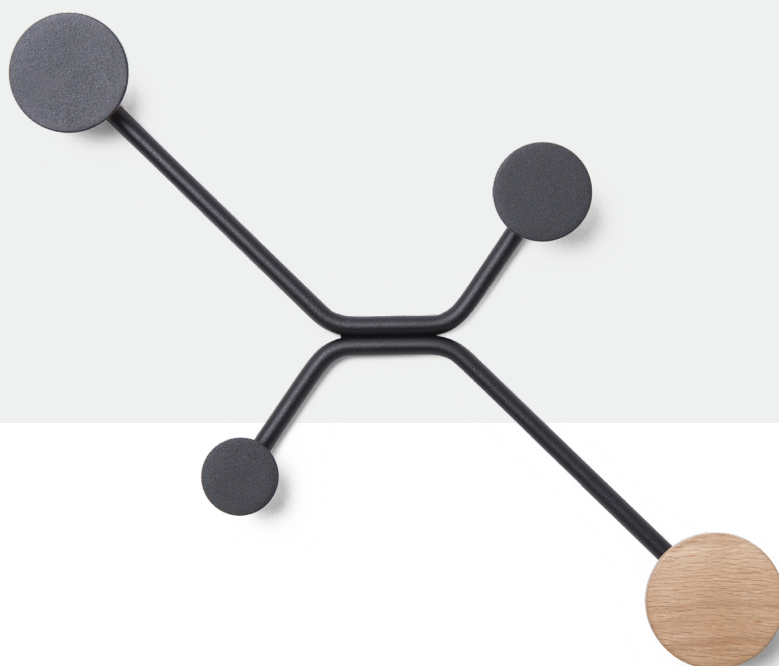

GAZZDA

Hook wall coat rack

Product sheet

design by
Mustafa Čohadžić

Hook wall coat rack

Product facts

Version: 1-8-2021

Materials

Frame	Powder coated steel (black)	
Knobs	Wooden	Metal
	Solid oak	Steel
Finish	Oiled	Powder-coated

Technical features

Frame

Hook coat rack's frame is made from bent steel rods. It has a powder-coated and fine structure granulated surface finish available in black color.

Metal knobs

Smaller steel knobs are welded to the frame structure and also available only in a black powder-coated finish, while the larger steel knob has three color options (black, green, pink) and is used for mounting, as well as a wooden knob.

Wooden knob

The solid oak knob has a metal base in the same powder-coated color as the larger metal knob. The wooden part has laser engraved branding on the inside and is available in a plant-based Hardwax oil finish (white oil color), which retains the wood's natural state. Hanger bolts and plastic dowels needed for mounting are included in the packaging.