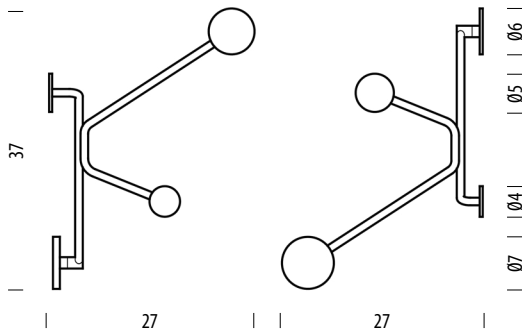

Hook wall coat rack - outer corners

Frame with knobs Powder-coated steel, Wooden knob Solid oak

Version: 1-8-2021

Basic info

Design	Mustafa Čohadžić
Product size	W: 27, D: 27, H: 37
Packaging	W: 25,5, D: 25,5, H: 36,5
Volume	0,024 m ³
Net weight	0,8 kg
Gross weight	0,85 kg