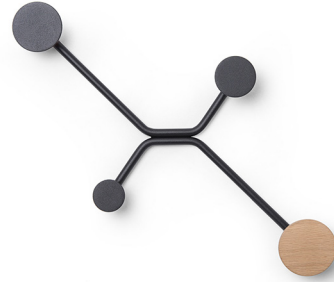

Hook wall coat rack - straight walls

Frame with knobs Powder-coated steel, Wooden knob Solid oak

Version: 1-8-2021

Basic info

Design	Mustafa Čohadžić
Product size	W: 38, D: 4,5, H: 33
Packaging	W: 35, D: 30, H: 5,5
Volume	0,006 m³
Net weight	0,7 kg
Gross weight	0,75 kg

Item no. 098

Assembly 15 min / 1 person

Knobs	Width (cm)
Wooden knob	Ø7
Large metal knob	Ø6
Middle metal knob*	Ø5
Small metal knob*	Ø4

*Powder-coated steel frame and two smaller steel knobs are available only in Black colour (RAL 9005).

Selected options

Wooden knob

Oiled Oak
1015
White oil

Large metal knob

RAL 9005
Black

RAL 6027
Light green

RAL 3015
Light pink

Indicated materials and colours are selected by Gazzda as best-selling items. The lead time of selected options is 1-5 weeks. For an accurate lead time, please consult customer service.