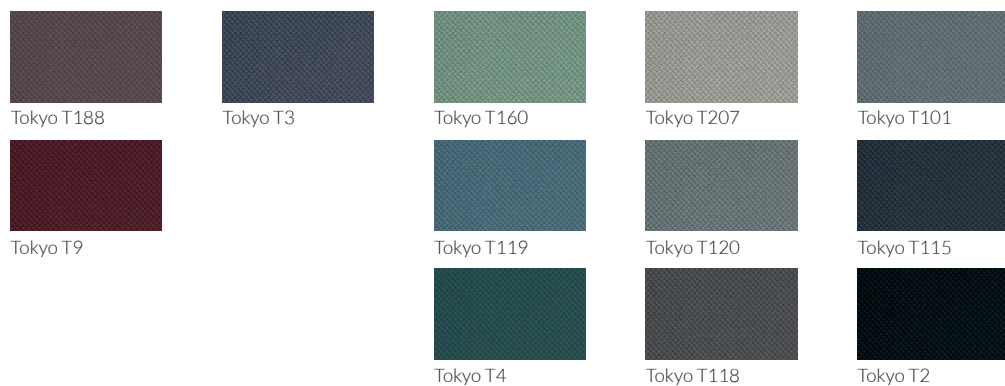

Braveheart 03 Teal

Braveheart 07 Limestone

Braveheart 26 Cardinal

Braveheart 01 Spruce

Braveheart 10 Shadow

Braveheart 33 Navy

Braveheart 11 Charcoal

Braveheart 34 Onyx

Chopper 612 Chocolate

Chopper 702 Petrol

Chopper 002 Passion

Chopper 200 Black

Chopper 714 Imperial

Chopper 001 Purple

Crown Velvet group B / upholstery / tapicerka

Tokyo group B / upholstery / tapicerka

Twice group B / upholstery / tapicerka

Twice 08 B Pear

Twice 19 B Gold

Twice 01 A Griffin

Twice 01 B Silver

Twice 08 A Apple

Twice 19 A Mandarin

Twice 14 B Mushroom

GL 02 (felt)

(01)
Natural beech
Buk naturalny

(02)
Honey
Miodowy

(03)
White washed
Biały sprany

(29)
Antique white
Biały antyczny

(13)
Yellow stain
Żółta bejca

(14)
Red stain
Czerwona bejca

(12)
Green stain
Zielona bejca