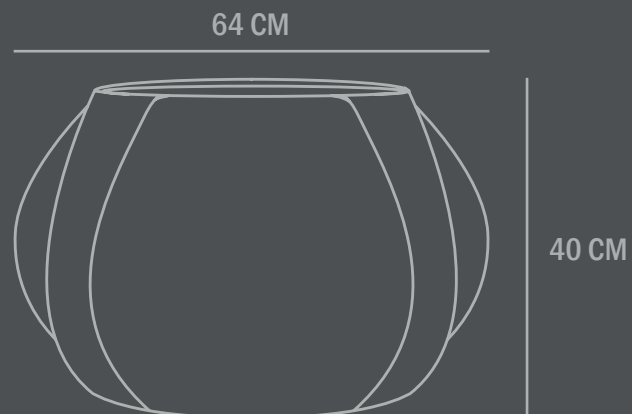

Care instructions:

Use a soft dry cloth to clean the product.

Do not use household cleaners.

Dimensions: L64 / W64 / H40 CM

Country of origin: CN

Product weight: 13,00 Kgs

Packaging:

Dimensions: L68 / W65,5 / H51 CM

Total weight incl. product: 14,50 Kgs

Number of parcels: 1

Material: Brown cardboard

35 CM

39,5 CM

43 CM

64 CM