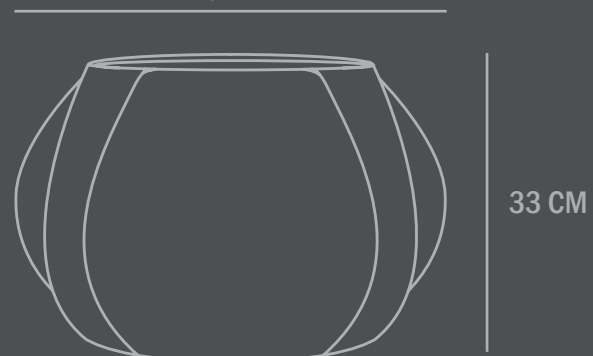

Use a soft dry cloth to clean the product.

Do not use household cleaners.

Dimensions: L52,5 / W52,5 / H33 CM

Country of origin: CN

Product weight: 10,00 Kgs

Packaging:

Dimensions: L56,5 / W53 / H43,5 CM

Total weight incl. product: 11,50 Kgs

Number of parcels: 1

Material: Brown cardboard

ARKET PLANT POT MEDIO

Arket is a sculptural plant pot influenced by sharp architectural lines and organic curves. Characterized by 5 vertical lines, Arket creates a sculptural contrast between light and shadow, sharp lines, and soft surfaces.

Arket comes in four sizes. Each Arket includes two pieces, a plant pot and saucer. Both plant pot and saucer are waterproof and a small hole in the bottom of the pot, ensures a good water and air flow for the plant.

Designed by Kristian Sofus Hansen & Tommy Hyldahl.

52,5 CM

33 CM

2,5 CM

33 CM

29,5 CM

52,5 CM

35,5 CM