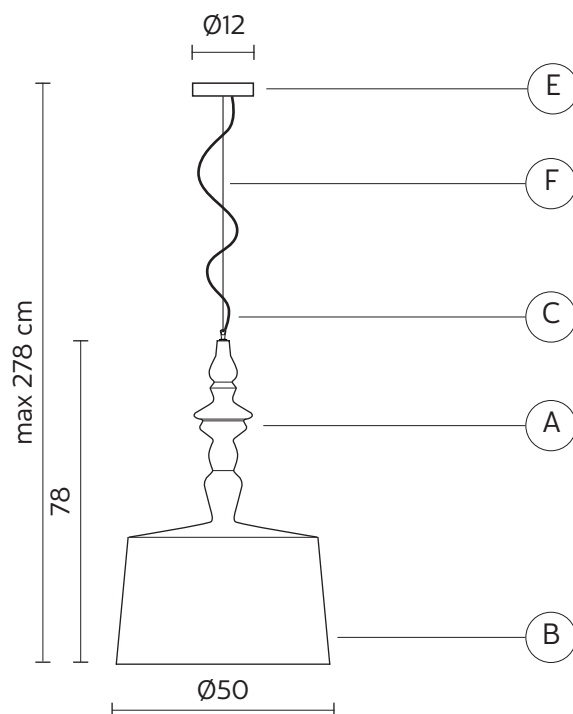

ALÌ E BABÀ suspension

Matteo Ugolini design

year 2009/2010

TECHNICAL SHEET - SE618BS

STRUCTURE "A"

material	ceramic	
colour	glossy white	

SHADE "B"

material	linen	
colour	white	

CEILING CUP "E"

material	metal	
colour	glossy white	

ELECTRICAL CABLE "C"

material	PVC	
colour	transparent	

SUSPENSION CABLE "F"

material	steel	
----------	-------	--

ELECTRICAL SYSTEM

socket	E27
source	max 1x70w
energy class	from E to A++

PACKAGING

nr. of collis	2
net weight/kg	5,4
gross weight/kg	11,5
packaging/cm	50x50x70(A) - 52x52x40(B)

EMISSION OF LIGHT

one-directional

CERTIFICATION

IEC	60598-1:2008
EN	60598-1:2008 + A11:2009

IP rate	IP20
bulb	not provided