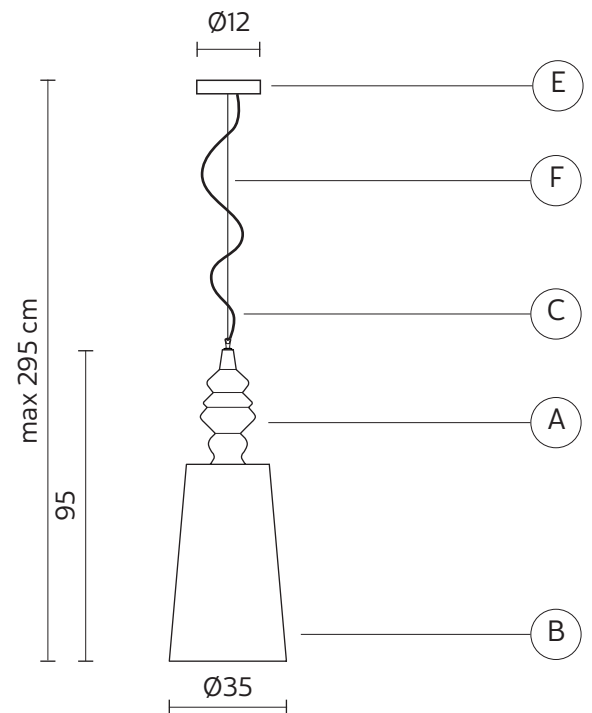

ALÌ E BABÀ suspension

Matteo Ugolini design

year 2009/2010

TECHNICAL SHEET - SE619BS

STRUCTURE "A"

material	ceramic	
colour	glossy white	

SHADE "B"

material	linen	
colour	white	

CEILING CUP "E"

material	metal	
colour	glossy white	

ELECTRICAL CABLE "C"

material	PVC	
colour	transparent	

SUSPENSION CABLE "F"

material	steel	
----------	-------	--

ELECTRICAL SYSTEM

socket	E27
source	max 1x70w
energy class	from E to A++

PACKAGING

nr. of collis	2
net weight/kg	2,6
gross weight/kg	5,6
packaging/cm	30x30x62(A) - 50x50x74(B)

EMISSION OF LIGHT

one-directional

	direct
	filtered
	indirect
	none

CERTIFICATION

IEC	60598-1:2008
EN	60598-1:2008 + A11:2009

IP rate	IP20
bulb	not provided

COLLECTION

available also as floor lamp, wall lamp and table lamp