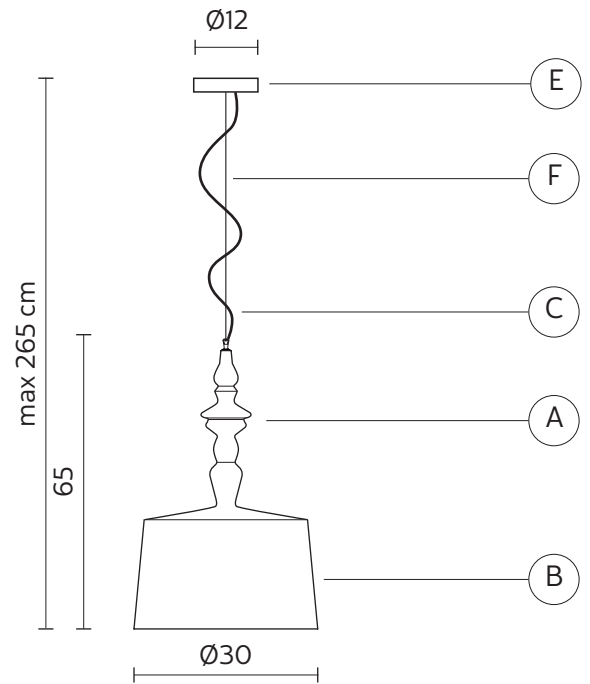

CEILING CUP "E"

material	metal	
colour	glossy white	

ELECTRICAL CABLE "C"

material	PVC	
colour	transparent	

SUSPENSION CABLE "F"

material	steel	
----------	-------	--

ELECTRICAL SYSTEM

socket	E27
source	max 1x52w
energy class	from E to A++

PACKAGING

nr. of collis	2
net weight/kg	4,2
gross weight/kg	5
packaging/cm	31x31x61(A) - 36x36x24(B)

EMISSION OF LIGHT

one-directional

	direct
	filtered
	indirect
	none

CERTIFICATION

IEC	60598-1:2008
EN	60598-1:2008 + A11:2009

IP rate	IP20
bulb	not provided

COLLECTION

available also as floor lamp, wall lamp and table lamp