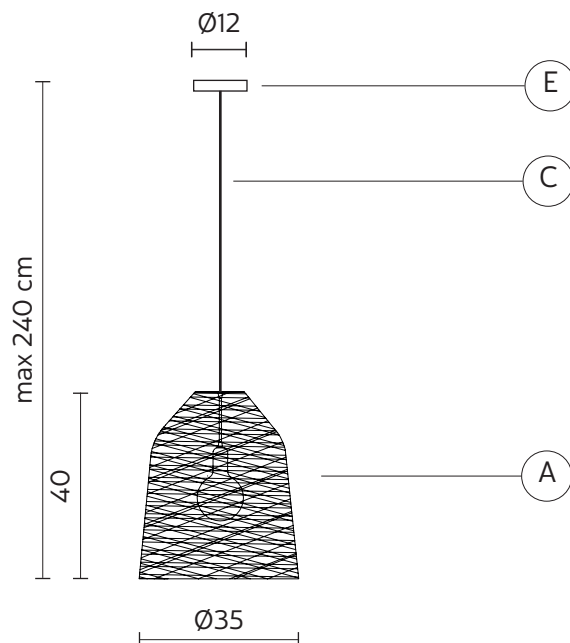

BLACK OUT suspension

Matteo Ugolini design

year 2015

TECHNICAL SHEET - SE101 1B INT

STRUCTURE "A"

material	fiberglass	
colour	white	

CEILING CUP "E"

material	metal
colour	matt white

ELECTRICAL CABLE "C"

material	PVC	
colour	transparent	

ELECTRICAL SYSTEM

socket	E27
source	max 1x53w
energy class	from E to A++

PACKAGING

nr. of collis	1
net weight/kg	1,3
gross weight/kg	1,8
packaging/cm	50x50x54

EMISSION OF LIGHT

one-directional

CERTIFICATION

IEC	60598-1:2008
EN	60598-1:2008 + A11:2009

IP rate	IP20
bulb	optional

item number **700B**
decorative bulb
E27 - 25w - ≤ 60 lumen
class E

COLLECTION

available also as floor lamp