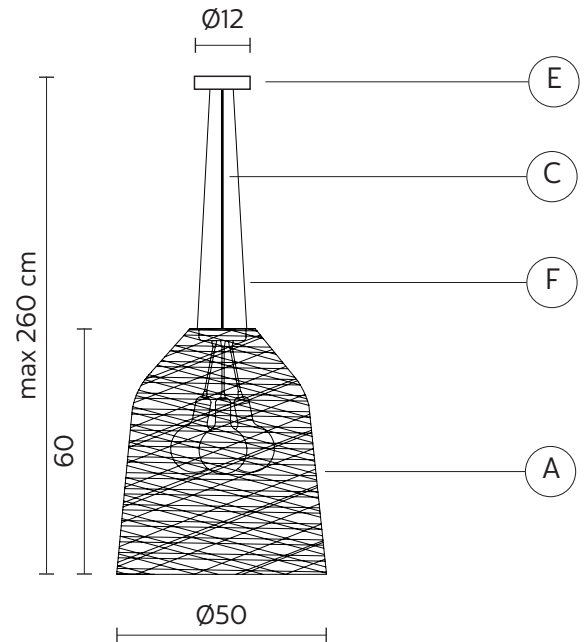

BLACK OUT suspension

Matteo Ugolini design

year 2015

TECHNICAL SHEET - SE101 2B INT

STRUCTURE "A"

material	fiberglass	
colour	white	

CEILING CUP "E"

material	metal
colour	matt white

ELECTRICAL CABLE "C"

material	PVC	
colour	transparent	

SUSPENSION CABLE "F"

material	steel
----------	-------

ELECTRICAL SYSTEM

socket	E27
source	max 3x53w
energy class	from E to A++

PACKAGING

nr. of collis	1
net weight/kg	1,5
gross weight/kg	3,9
packaging/cm	60x60x70

EMISSION OF LIGHT

one-directional

	direct
	filtered
	indirect
	none

CERTIFICATION

IEC	60598-1:2008
EN	60598-1:2008 + A11:2009

IP rate	IP20
bulb	optional

item number **700B**
decorative bulb
E27 - 25w - ≤ 60 lumen
class E