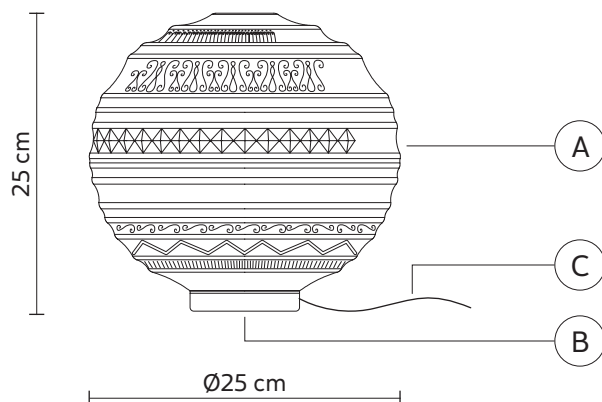

BRaille table lamp

Matteo Ugolini design

year 2017

DATA SHEET - **CT144 1B INT**

DIFFUSER "A"

material frosted glass
colour white

BASE "B"

material metal
colour matt white

ELECTRICAL CABLE "C"

colour transparent

ELECTRICAL SYSTEM

socket E14
source 1 x max 52W
energy class da E a A++

PACKAGING

nr. of collis 1
net weight/kg 1,85
gross weight/kg 2,8
packaging/cm 35x35x38

EMISSION OF LIGHT