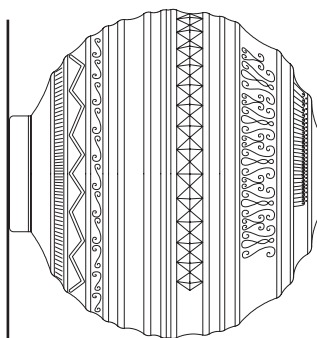

### DIFFUSER "A"

material frosted glass  
colour white

### EMISSION OF LIGHT

one directional

### COLLECTION

available also as: suspension lamp and table lamp

PL144 1B INT