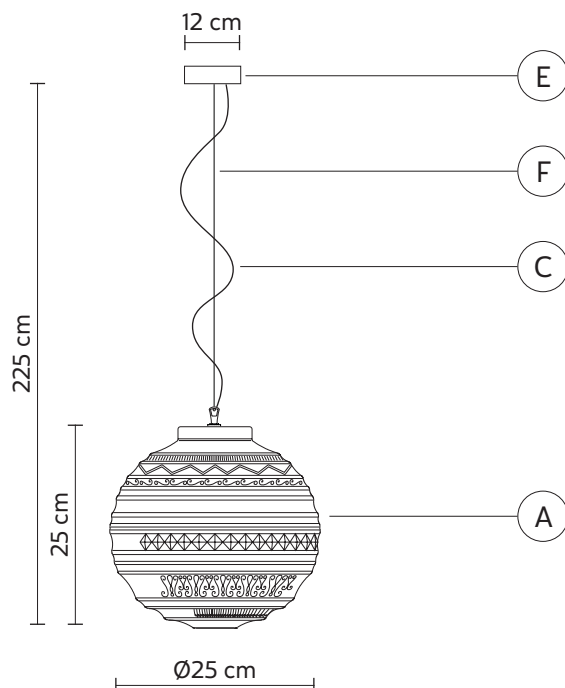

BRILLE suspension lamp

Matteo Ugolini design

year 2017

DATA SHEET - SE144 1B INT

DIFFUSER "A"

material frosted glass
colour white

CEILING CUP "E"

material metal
colour matt white

ELECTRICAL CABLE "C"

colour transparent

SUSPENSION CABLE "F"

material steel

ELECTRICAL SYSTEM

socket E14
source 1 x max 52W
energy class da E a A++

PACKAGING

nr. of collis 1
net weight/kg 2,25
gross weight/kg 3,3
packaging/cm 35x35x38

EMISSION OF LIGHT

one directional

CERTIFICATION

IEC 60598-1:2008
EN 60598-1:2008 + A11:2009

IP rate IP20
bulb not provided

COLLECTION

available also as: ceiling/wall lamp and table lamp

SE144 2B INT