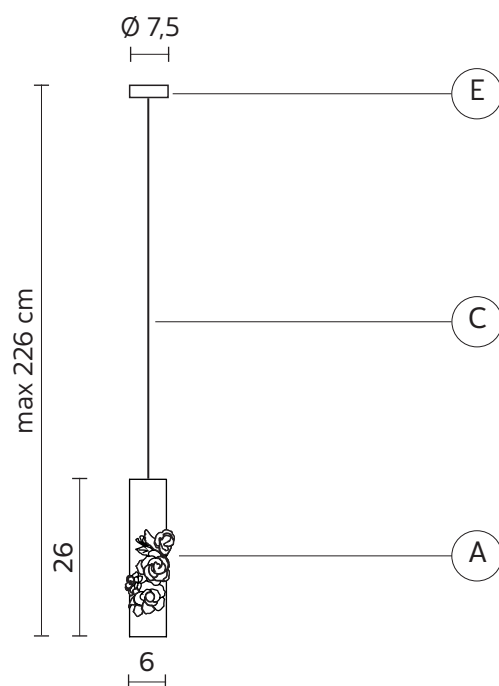

CAPODIMONTE suspension

Matteo Ugolini design

year 2016

TECHNICAL SHEET - SE129 1B INT

STRUCTURE "A"

material ceramic
colour white

CEILING CUP "E"

material metal
colour matt white

ELECTRICAL CABLE "C"

material fabric cable
colour white

ELECTRICAL SYSTEM

socket GU10
source max 1x20 w
energy class from E to A++

PACKAGING

nr. of collis 1
net weight/kg 0,75
gross weight/kg
packaging/cm

EMISSION OF LIGHT

one-directional

 direct
 filtered
 indirect
 none

CERTIFICATION

IEC 60598-1:2014
EN 60598-1:2015

IP rate IP20
bulb equipped

article bulb dicroica LED
GU10 LED - 5w - 400 lumen
3000 K°, class A+

available also as: wall lamp