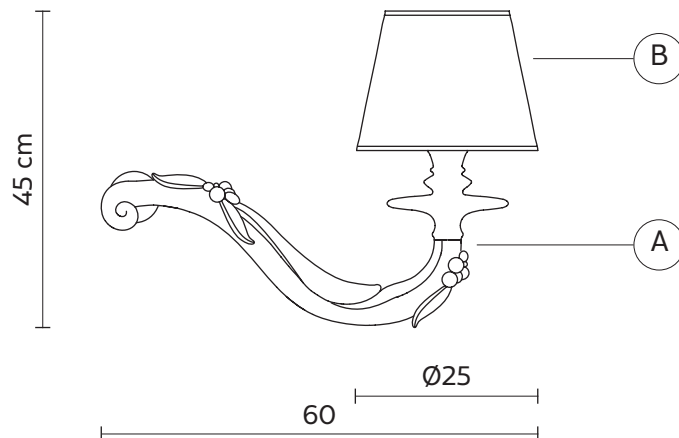

DÉJÀ VU wall lamp

Matteo Ugolini design

year 2011

TECHNICAL SHEET - AP627-60B

STRUCTURE "A"

material	ceramic	
colour	glossy white	

STRUCTURE "B"

material	linen	
colour	white	

ELECTRICAL CABLE

socket	E27
source	max 1x52w
energy class	from E to A++

PACKAGING

nr.of collis	2
net weight/kg	2
gross weight/kg	2,6
packaging/cm	25x15x19(B) - 38x60x15(A)

EMISSION OF LIGHT

one directional