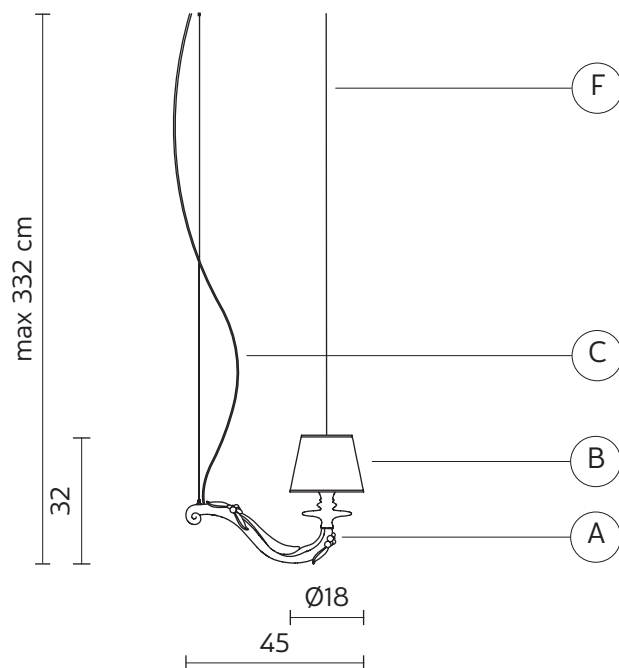

STRUCTURE "A"

material ceramic
colour glossy white

SHADE "B"

material linen
colour white

ELECTRICAL CABLE "C"

material PVC
colour transparent

SUSPENSION CABLE "F"

material steel

ELECTRICAL SYSTEM

socket E27
source max 1x105w
energy class from E to A++

PACKAGING

nr. of collis 1
net weight/kg 1,25
gross weight/kg 2,3
packaging/cm 21x21x20 (B)

EMISSION OF LIGHT

one-directional

■ direct
■ filtered
■ indirect
■ none

CERTIFICATION

IEC 60598-1:2008
EN 60598-1:2008 + A11:2009

IP rate IP20
bulb not provided

COLLECTION

available also as: wall lamp

SE627-45N

SE627-60B

SE627-60N