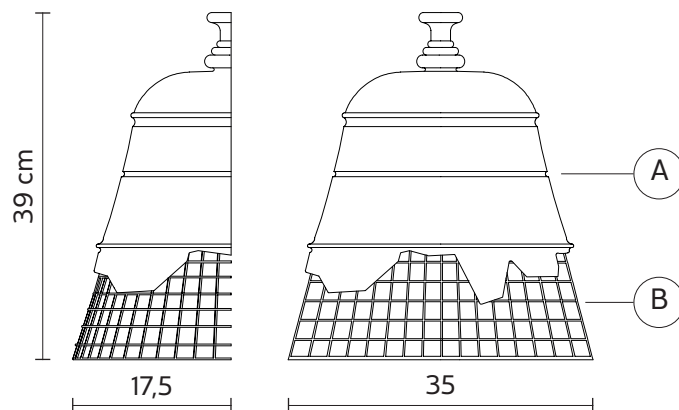

DOMENICA wall lamp

Dario De Meo and Luca De Bona design

year 2015

TECHNICAL SHEET - AP102 1B INT

STRUCTURE "A"

material	plaster	
colour	matt white	

STRUCTURE "B"

material	wire netting	
colour	white	

ELECTRICAL CABLE

socket	E27
source	max 1x52w
energy class	from E to A++

PACKAGING

nr.of collis	1
net weight/kg	3,2
gross weight/kg	4,1
packaging/cm	43x44x29

EMISSION OF LIGHT

one directional

	direct
	filtered
	indirect
	none