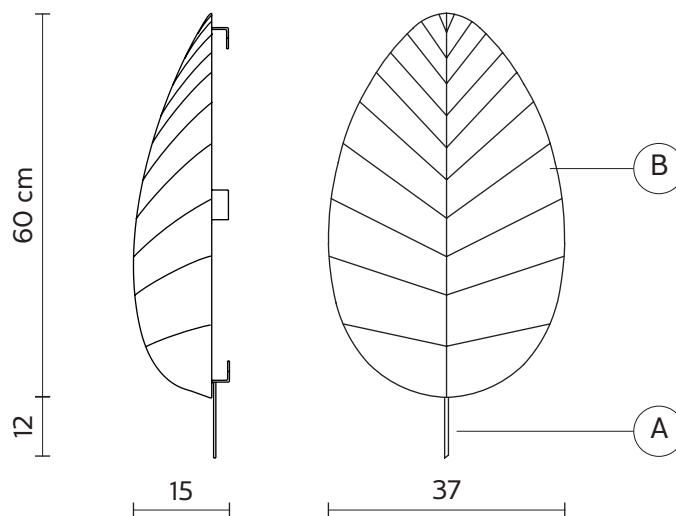

COLLECTION