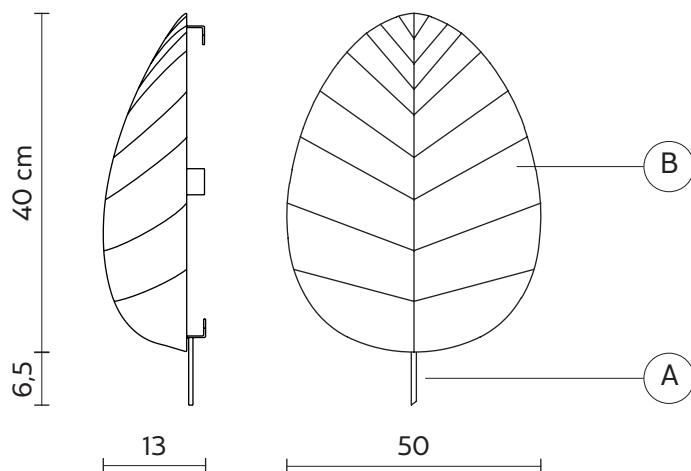

EDEN COLLECTION - "EVA" wall lamp/ceiling lamp

Matteo Ugolini design

year 2015

TECHNICAL SHEET - AP103 3B INT

STRUCTURE "A"

material	steel	
colour	white	

STRUCTURE "B"

material	lycra	
colour	white	

ELECTRICAL CABLE

socket	E27
source	max 1x46w
energy class	from E to A++

PACKAGING

nr.of collis	1
net weight/kg	1
gross weight/kg	1,55
packaging/cm	38x38x26