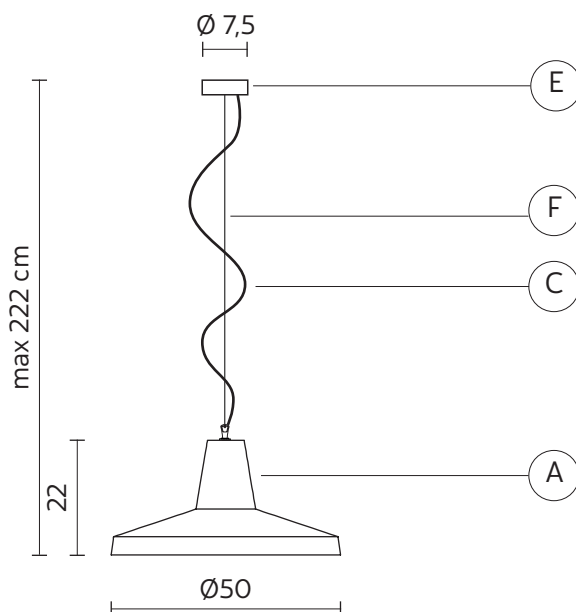

GANGSTER suspension

Matteo Ugolini design

year 2013

TECHNICAL SHEET - SE641BB

STRUCTURE "A"

material	ceramic	
colour	glossy white	

CEILING CUP "E"

material	metal
colour	white

ELECTRICAL CABLE "C"

material	PVC	
colour	transparent	

SUSPENSION CABLE "F"

material	steel
----------	-------

ELECTRICAL SYSTEM

socket	E27
source	max 1x105w
energy class	from E to A++

PACKAGING

nr. of collis	1
net weight/kg	4,05
gross weight/kg	8,9
packaging/cm	36x62x62

EMISSION OF LIGHT

one-directional

	direct
	filtered
	indirect
	none

CERTIFICATION

IEC	60598-1:2008
EN	60598-1:2008 + A11:2009

IP rate	IP20
bulb	not provided

COLLECTION