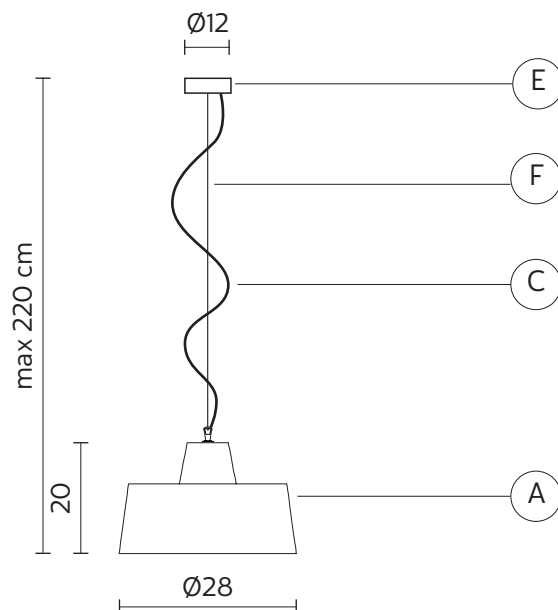

ELECTRICAL CABLE "C"

material	PVC	
colour	transparent	

SUSPENSION CABLE "F"

material	steel
----------	-------

ELECTRICAL SYSTEM

socket	E27
source	max 1x70w
energy class	from E to A++

PACKAGING

nr. of collis	1
net weight/kg	2,4
gross weight/kg	4,2
packaging/cm	33x42x42

EMISSION OF LIGHT

one-directional

	direct
	filtered
	indirect
	none

CERTIFICATION

IEC	60598-1:2008
EN	60598-1:2008 + A11:2009

IP rate	IP20
bulb	not provided

COLLECTION