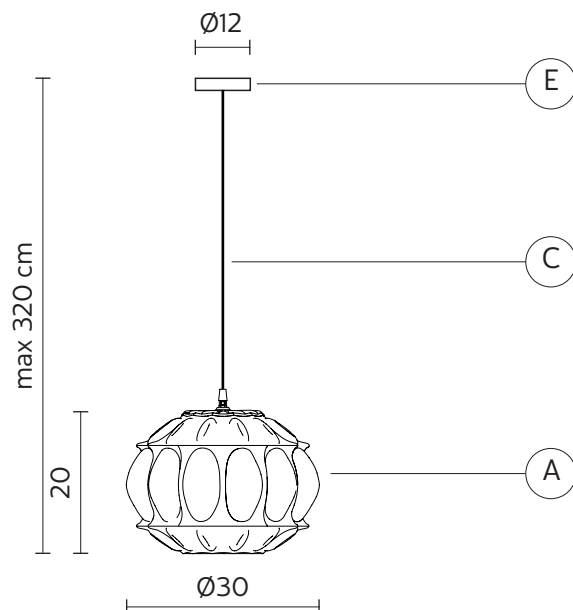

GINGER suspension

Edmondo Testaguzza design

year 2015

TECHNICAL SHEET - SE116 1A EXT

STRUCTURE "A"

material	glass	
colour	yellow	

CEILING CUP "E"

material	metal
colour	transparent

ELECTRICAL CABLE "C"

material	neoprene	
colour	black	

ELECTRICAL SYSTEM

socket	E27
source	max 1x52w
energy class	from E to A++