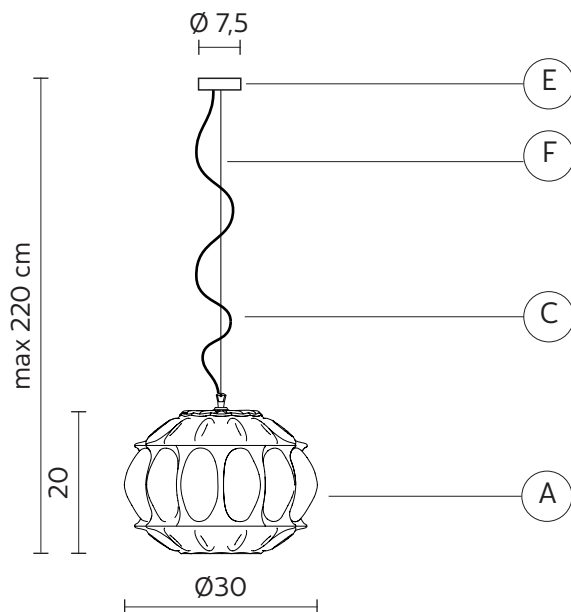

GINGER suspension

Edmondo Testaguzza design

year 2015

TECHNICAL SHEET - SE116 1A INT

STRUCTURE "A"

material glass
colour yellow

CEILING CUP "E"

material metal
colour transparent

ELECTRICAL CABLE "C"

material fabric cable
colour black

SUSPENSION CABLE "F"

material steel

ELECTRICAL SYSTEM

socket E27
source max 1x77w
energy class from E to A++

PACKAGING

nr. of collis 1
net weight/kg 2,8
gross weight/kg 4,1
packaging/cm 43x42x32

EMISSION OF LIGHT

one-directional

 direct
 filtered
 indirect
 none

CERTIFICATION

IEC 60598-1:2008
EN 60598-1:2008 + A11:2009

IP rate IP20
bulb not provided

COLLECTION