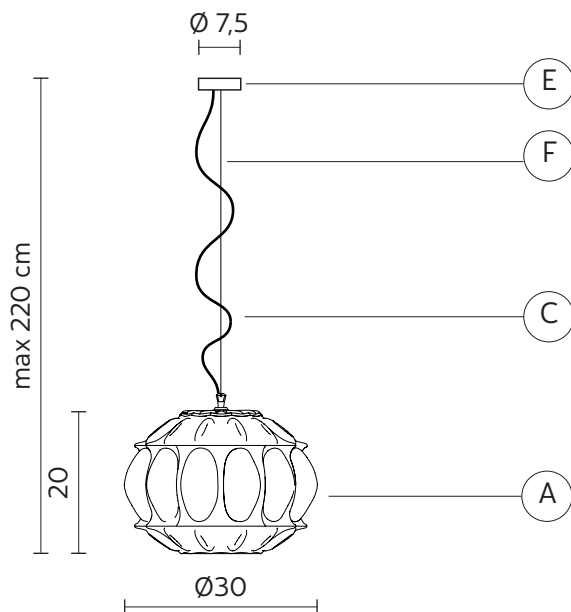

GINGER suspension

Edmondo Testaguzza design

year 2015

TECHNICAL SHEET - SE116 1F INT

STRUCTURE "A"

material glass
colour smoked

CEILING CUP "E"

material metal
colour transparent

ELECTRICAL CABLE "C"

material fabric cable
colour black

SUSPENSION CABLE "F"

material steel

ELECTRICAL SYSTEM

socket E27
source max 1x77w
energy class from E to A++

PACKAGING

nr. of collis 1
net weight/kg 2,8
gross weight/kg 4,1
packaging/cm 43x42x32

EMISSION OF LIGHT

one-directional

direct
 filtered
 indirect
 none

CERTIFICATION

IEC 60598-1:2008
EN 60598-1:2008 + A11:2009

IP rate IP20
bulb not provided

COLLECTION