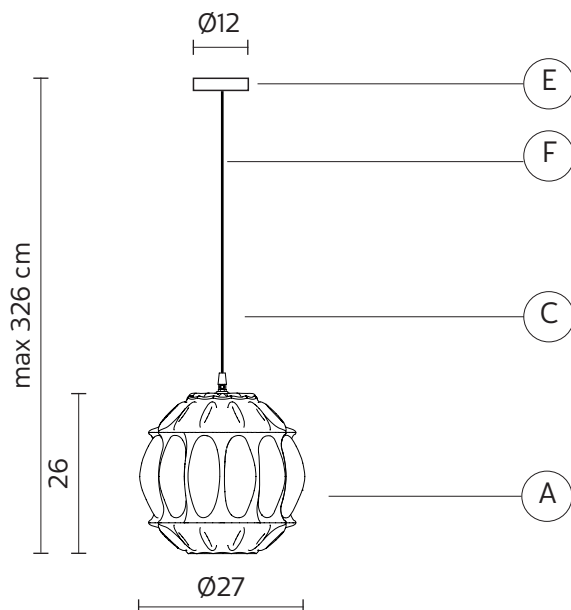

GINGER suspension

Edmondo Testaguzza design

year 2015

TECHNICAL SHEET - SE116 2A EXT

STRUCTURE "A"

material glass
colour yellow

CEILING CUP "E"

material metal
colour transparent

ELECTRICAL CABLE "C"

material neoprene
colour black

ELECTRICAL SYSTEM

socket E27
source max 1x52w
energy class from E to A++

PACKAGING

nr. of collis 1
net weight/kg 2,9
gross weight/kg 4,2
packaging/cm 38x38x42

EMISSION OF LIGHT

one-directional

direct
 filtered
 indirect
 none

CERTIFICATION

IEC 60598-1:2008
EN 60598-1:2008 + A11:2009

IP rate IP44
bulb not provided

COLLECTION