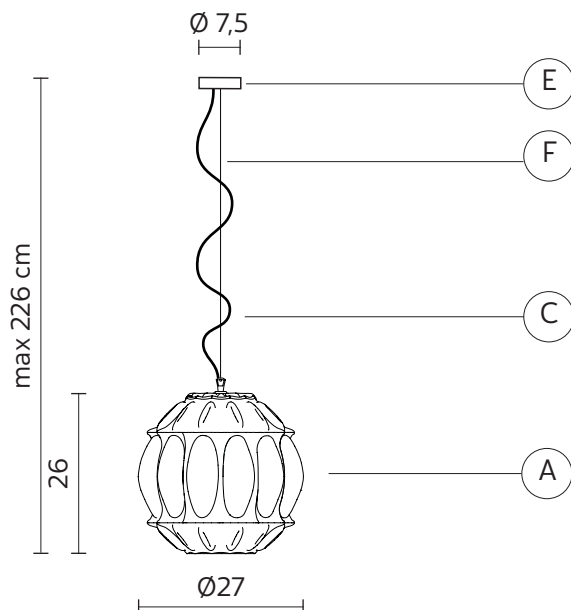

GINGER suspension

Edmondo Testaguzza design

year 2015

TECHNICAL SHEET - SE116 2A INT

STRUCTURE "A"

material glass
colour yellow

CEILING CUP "E"

material metal
colour transparent

ELECTRICAL CABLE "C"

material fabric cable
colour black

SUSPENSION CABLE "F"

material steel

ELECTRICAL SYSTEM

socket E27
source max 1x77w
energy class from E to A++

PACKAGING

nr. of collis 1
net weight/kg 2,9
gross weight/kg 4,2
packaging/cm 38x38x42

EMISSION OF LIGHT

one-directional

 direct
 filtered
 indirect
 none

CERTIFICATION

IEC 60598-1:2008
EN 60598-1:2008 + A11:2009

IP rate IP20
bulb not provided

COLLECTION